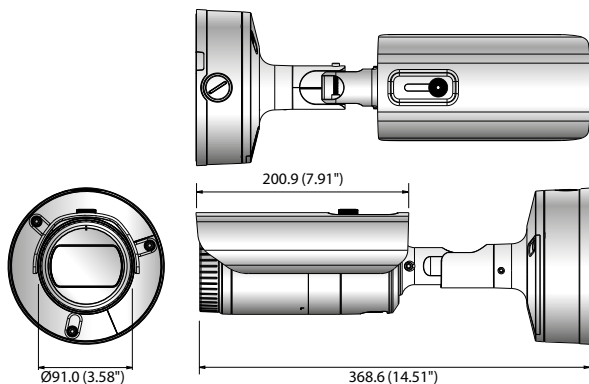

Dimensions

Unit : mm (inch)

Accessories (Optional)