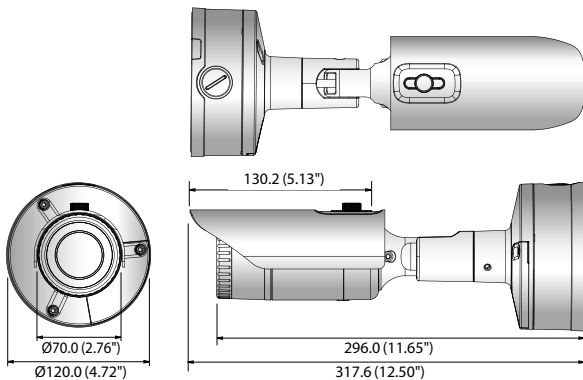

## Key Features

- Max. 5 megapixel (2560 x 1920) resolution
- Built-in 3.7mm fixed lens (XNO-8020R)  
4.6mm fixed lens (XNO-8030R)  
7mm fixed lens (XNO-8040R)
- Max. 30fps@all resolutions (H.265/H.264)
- H.265, H.264, MJPEG codec supported, Multiple streaming
- Day & Night (ICR), WDR (120dB), Defog
- Loitering, Directional detection, Fog detection, Audio detection, Digital auto tracking, Sound classification, Heatmap, People counting, Queue management, Tampering
- Motion detection, Handover
- SD/SDHC/SDXC memory slot (Max. 512GB), PoE / 12V DC
- Hallway view, WiseStream II support
- IR viewable length 30m, IP67/IP66, NEMA 4X, IK10
- LDC support (Lens Distortion Correction)

## Dimensions

Unit: mm (inch)