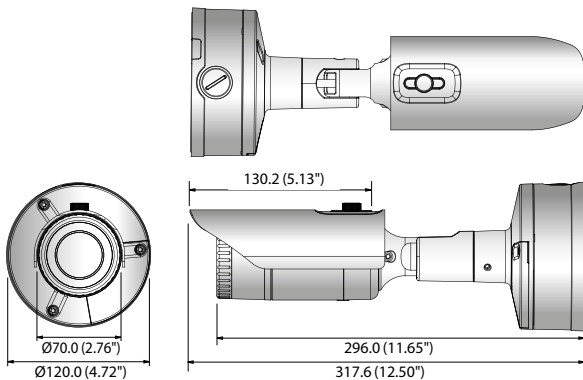

Dimensions

Unit: mm (inch)

Accessories (Optional)