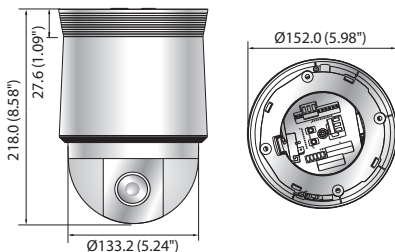

## Key Features

- Max. 2MP (1920 x 1080) resolution
- H.265, H.264, MJPEG codec support
- Multiple streaming, WiseStreamII support
- Day & Night (ICR), WDR (150dB)
- DIS with Built-in Gyro sensor
- Auto tracking, Intelligent video analytics
- Memory slot (Max. 512GB)
- IP66, IK10 (XNP-6320H), IK10 (XNP-6320 + SHP-3701H only)

## Dimensions

Unit : mm (inch)

XNP-6320H

XNP-6320