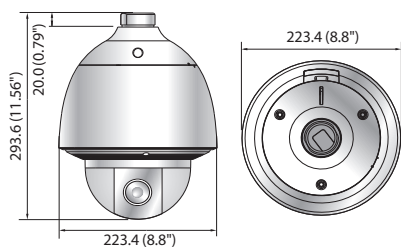

## Key Features

- Max. 2MP (1920 x 1080) resolution
- H.265, H.264, MJPEG codec support
- Multiple streaming, WiseStreamII support
- Day & Night (ICR), WDR (150dB)
- DIS with Built-in Gyro sensor
- Auto tracking, Intelligent video analytics
- Memory slot (Max. 512GB)
- IP66, IK10 (XNP-6320H), IK10 (XNP-6320 + SHP-3701H only)

## Dimensions

Unit : mm (inch)

XNP-6320H

XNP-6320