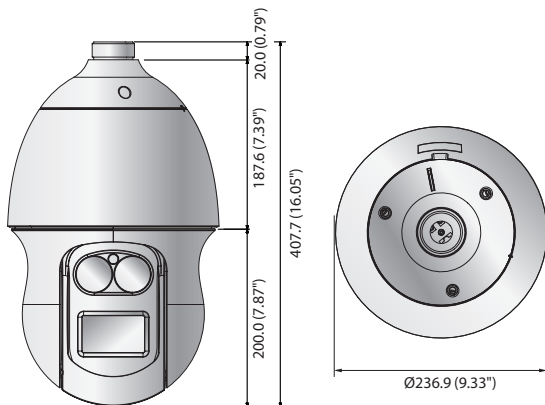

## Key Features

- Max. 2megapixel (1920 x 1080) resolution
- 16 : 9 Full HD (1080p) resolution support
- 6 ~ 222mm (37x), 16x digital zoom
- H.265, H.264, MJPEG codec
- Multiple streaming
- WiseStream support
- Max. IR viewable length : 350m
- Day & Night (ICR), WDR (120dB)
- Auto tracking, Intelligent video analytics
- SD/SDHC/SDXC memory slot, Bi-directional audio support
- IP66, IK10

## Dimensions

Unit : mm (inch)