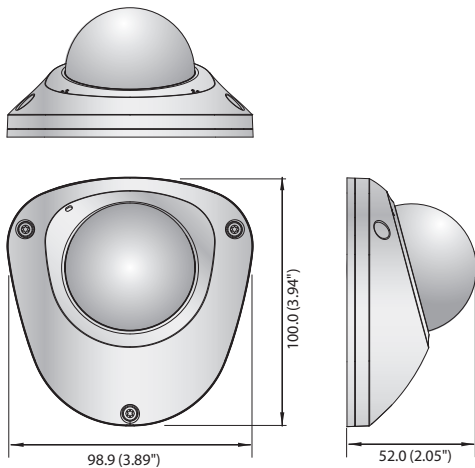

Dimensions

Unit : mm (inch)

XNV-6012M