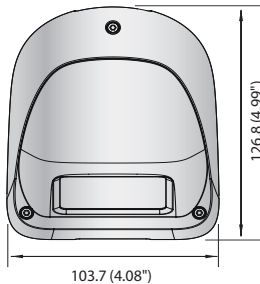

## Key Features

- Max. 2Megapixel (1920 x 1080) resolution
- Max. 60fps@all resolutions (H.265 / H.264)
- 0.04Lux@F2.0 (Color), 0.04Lux@F2.0 (B/W)
- Built-in 2.8mm fixed lens
- H.265, H.264, MJPEG codec supported, Multiple streaming
- Day & Night (ICR), WDR (150dB)
- Tampering, Loitering, Directional detection, Defocus detection, Fog detection, Virtual line, Enter/Exit, (Dis)Appear, Audio detection, Face detection, Digital auto tracking, Sound classification
- Motion detection, Handover
- SD/SDHC/SDXC memory slot (Max. 256GB)
- IP67, IP6K9K, IK10, NEMA4X
- Hallway view, PoE, LDC, M12 connector support

## Dimensions

Unit : mm (inch)