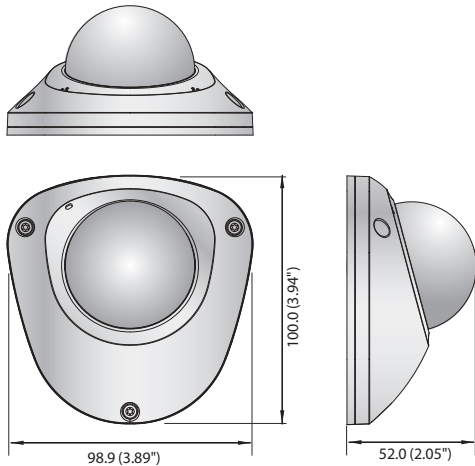

Dimensions

Unit : mm (inch)

XNV-6022RM