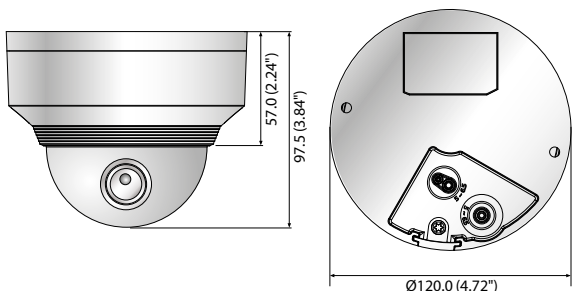

Dimensions

Unit : mm (inch)