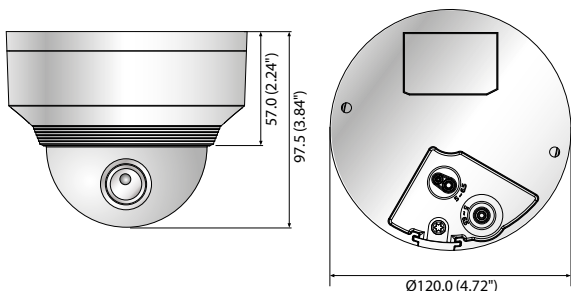

## Key Features

- Max. 5 megapixel (2560 x 1920) resolution
- Built-in 3.7mm fixed lens (XNV-8020R)  
4.6mm fixed lens (XNV-8030R)  
7mm fixed lens (XNV-8040R)
- Max. 30fps@all resolutions (H.265/H.264)
- H.265, H.264, MJPEG codec supported, Multiple streaming
- Day & Night (ICR), WDR (120dB), Defog
- Loitering, Directional detection, Fog detection, Audio detection, Digital auto tracking, Sound classification, Heatmap, People counting, Queue management, Tampering
- Motion detection, Handover
- SD/SDHC/SDXC memory slot (Max. 512GB), PoE / 12V DC
- Hallway view, WiseStream II support
- IR viewable length 30m, IP67/IP66, IK10
- LDC support (Lens Distortion Correction)

## Dimensions

Unit: mm (inch)