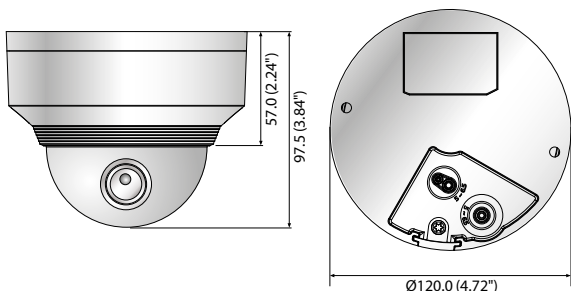

Dimensions

Unit: mm (inch)