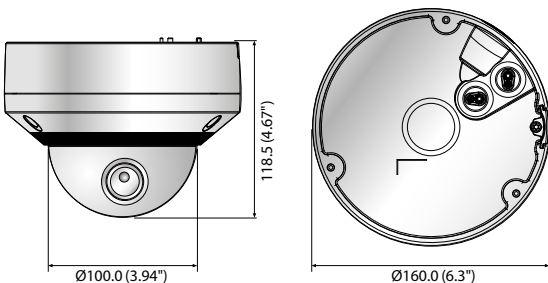

Dimensions

Unit: mm (inch)

Accessories (Optional)

XNV-8080R	
VIDEO	
Imaging Device	1/1.8" 6M CMOS
Total Pixels	3,096(H) x 2,094(V)
Effective Pixels	2,616(H) x 1,976(V)
Scanning System	Progressive Scan
Min. Illumination	Color: 0.07Lux (F1.3, 1/30sec), B/W: 0Lux (IR LED on)
S/N Ratio	50dB
Video Out	CVBS: 1.0Vpp / 75Ω composite, 720 x 480(N), 720 x 576(P), for installation USB: micro USB type B, 1280 x 720 for installation
LENS	
Focal Length (Zoom Ratio)	3.9 ~ 9.4mm (2.4x) motorized varifocal
Max. Aperture Ratio	F1.3
Angular Field of View	H: 92.1° ~ 38.7° / V: 67.2° ~ 29.0° / D: 119.9° ~ 48.6°
Min. Object Distance	0.5m (1.64ft)
Focus Control	Simple focus (Motorized V/F) / Manual, Remote control via network (Manual, Simple focus)
Lens / Mount Type	DC auto iris, P-Iris / Board-in type
PAN / TILT / ROTATE	
Pan / Tilt / Rotate Range	0° ~ 354° / 0° ~ 67° / 0° ~ 355°
OPERATIONAL	
IR Viewable Length	50m (164.04ft)
Camera Title	Off / On (Displayed up to 85 characters) - W/W: English / Numeric / Special characters - China: English / Numeric / Special / Chinese characters - Common: Multi-line (Max. 5), Color (Grey / Green / Red / Blue / Black / White), Transparency, Auto scale by resolution
Day & Night	Auto (ICR) / Color / B/W / External / Schedule
Backlight Compensation	Off / BLC / HLC (Masking / Dimming), WDR
Wide Dynamic Range	120dB
Contrast Enhancement	SSDR (Off / On)
Digital Noise Reduction	SSNRV (2D+3D noise filter) (Off / On)
Digital Image Stabilization	Off / On
Defog	Off / Auto (Input from fog detection) / Manual
Motion Detection	Off / On (8ea, 8point polygonal zones), Handover
Privacy Masking	Off / On (32ea, Polygonal) - Color: Grey / Green / Red / Blue / Black / White, Mosaic
Gain Control	Off / Low / Middle / High / Manual
White Balance	ATW / AWC / Manual / Indoor / Outdoor (Included mercury & Sodium)
Contrast	Level adjustment
LDC (Lens Distortion Correction)	Off / On (5 levels with min / max)
Electronic Shutter Speed	Minimum / Maximum / Anti flicker (2 ~ 1/12,000sec)
Digital PTZ	24x, Digital PTZ (Preset, Group)
Flip / Mirror	Off / On, Hallway view: 90°/270°
Video & Audio Analytics	Tampering, Loitering, Directional detection, Defocus detection, Fog detection, Virtual line, Enter / Exit, (Dis)Appear, Audio detection, Face detection, Motion detection, Digital auto tracking, Sound classification
Alarm I/O	Input 1ea / Output 1ea
Alarm Triggers	Alarm input, Motion detection, Video & Audio analytics, Network disconnect
Alarm Events	File upload via FTP, E-mail, Notification via E-mail, Local storage (SD/SDHC/SDXC) or NAS recording at event triggers, External output, DPTZ preset
Pixel Counter	Support
NETWORK	
Ethernet	RJ-45 (10/100BASE-T)
Video Compression Format	H.265 / H.264 (MPEG-4 part 10/AVC) : Main / Baseline / High, MJPEG
Resolution	2560 x 1920, 2560 x 1440, 1920 x 1080, 1600 x 1200, 1280 x 1024, 1280 x 960, 1280 x 720, 1024 x 768, 800 x 600, 800 x 448, 720 x 576, 720 x 480, 640 x 480, 640 x 360, 320 x 240
Max. Framerate	H.265 / H.264: Max. 30fps at all resolutions, MJPEG: Max. 30fps
Smart Codec	Manual mode (Area-based: Sea)
WiseStream II	Support
Video Quality Adjustment	H.265 / H.264: Target bitrate level control, MJPEG: Target bitrate level control
Bitrate Control Method	H.265 / H.264: CBR or VBR, MJPEG: VBR
Streaming Capability	Multiple streaming (Up to 10 profiles)
Audio In	Selectable (Mic in / Line in), Supply voltage: 2.5V DC (4mA), Input impedance: approx. 2K Ohm
Audio Out	Line out, Max output level: 1Vrms
Audio Compression Format	G.711 u-law/G.726 selectable, G.726 (ADPCM) 8KHz, G.711 8KHz G.726: 16Kbps, 24Kbps, 32Kbps, 40Kbps, AAC-LC: 48Kbps at 8/16/32/48KHz
Audio Communication	Bi-directional (2-way)
IP	IPv4, IPv6
Protocol	TCP/IP, UDP/IP, RTP (UDP), RTP (TCP), RTCP, RTSP, NTP, HTTP, HTTPS, SSL/TLS, DHCP, PPPoE, FTP, SMTp, ICMP, IGMP, SNMPv1/v2c/v3 (MIB-2), ARP, DNS, DDNS, QoS, PIM-SM, UPnP, Bonjour
Security	HTTPS (SSL) login authentication, Digest login authentication IP address filtering, User access log, 802.1X authentication (EAP-TLS, EAP-LEAP)
Streaming Method	Unicast / Multicast
Max. User Access	20 users at unicast mode
Edge Storage	SD/SDHC/SDXC 2slot (Up to 512GB) - Continuous recording (1st slot to 2nd slot) NAS (Network Attached Storage), Local PC for instant recording
Application Programming Interface	ONVIF profile S/G, SUNAPI (HTTP API), Wisenet Open Platform
Webpage Language	English, Korean, Chinese, French, Italian, Spanish, German, Japanese, Russian, Swedish, Portuguese, Czech, Polish, Turkish, Dutch, Hungarian, Greek
Web Viewer	Supported OS: Windows 7, 8.1, 10, Mac OS X 10.10, 10.11, 10.12 Non-plugin Webviewer - Supported Browser: Google Chrome 54, MS Edge 38, Mozilla Firefox 49 (Window 64bit only), Apple Safari 9 * Mac OS X only Plug-in Webviewer - Supported Browser: MS Explore 11, Apple Safari 9 * Mac OS X only SmartViewer, SSM
Central Management Software	
ENVIRONMENTAL	
Operating Temperature / Humidity	-40°C ~ +55°C (-40°F ~ +131°F) / Less than 90% RH
Storage Temperature / Humidity	-50°C ~ +60°C (-58°F ~ +140°F) / Less than 90% RH
Ingress Protection / Vandal Resistance	IP67, IP66, NEMA 4X / IK10
ELECTRICAL	
Input Voltage / Current	24V AC ±10%, 12V DC ±10%, PoE (IEEE802.3af)
Power Consumption	Max. 11.5W (12VDC), Max. 12.95W (PoE), Max. 14W (24VAC)
MECHANICAL	
Color / Material	Ivory / Aluminum
Dimensions (WxH)	Ø160.0 x 118.5mm (Ø6.3" x 4.67")
Weight	1.01Kg (2.23lb)