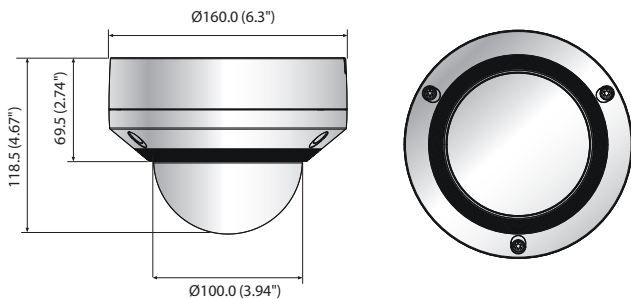

Dimensions

Unit : mm (inch)

XNV-L6080