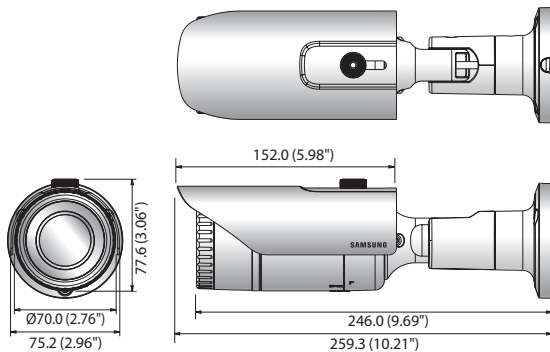

## Key Features

- Max. 2M (1920 x 1080) resolution
- Built-in 2.8mm fixed lens (QNO-6010R)  
3.6mm fixed lens (QNO-6020R)  
6mm fixed lens (QNO-6030R)
- Max. 30fps@all resolutions (H.265/H.264)
- H.265, H.264, MJPEG codec supported, Multiple streaming
- Motion detection, Tampering, Defocus detection
- micro SD (128GB) memory slot, PoE / 12V DC
- IR viewable length 20m (QNO-6010R), 25m (QNO-6020R)  
30m (QNO-6030R)
- Hallway view, WiseStream support, IP66, IK10
- LDC support (Lens Distortion Correction)

## Dimensions

Unit : mm (inch)