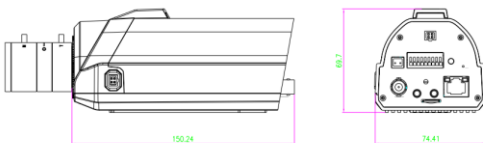

Dimension

Accessories

SN-CH302HF

SN-BK314

Specifications

CAMERA	
Image Sensor	1/1.9" Progressive Scan CMOS
Min. illumination	Color:0.001Lux@(F1.2,AGC ON) ;B/W:0.0001Lux@(IR LED ON)
Day & Night	ICR
Shutter Speed	1/5-1/20000s
Auto Iris	Yes
Wide Dynamic Range	dWDR
Digital Noise Reduction	2D/3D
Lens	N/A
FOV	N/A
IR LED	N/A
IR Range	N/A
IMAGE	
Video Compression	H.265/H.264 High/Main/Baseline Profile, MJPEG
Bit Rate (CBR/VBR)	Main stream: 1080P: 500Kbps~12Mbps ;720P: 200Kbps~8Mbps Sub stream: 100Kbps~6Mbps
Audio Compression	G.711 ,RAW_PCM
Max. Resolution	1920*1080/30fps
Stream	Stream1 1920x1080/1280x720 Stream 2 D1 to QVGA Stream 3 1920x1080/1280x720/D1/VGA/640X360/CIF/QVGA
Image Setting	Rotate Mode, Saturation, Brightness, Contrast, Sharpness
HLC	Yes
ROI	Yes
9:16 Corridor Mode	Yes
DIS	Auto
Defog	Yes
NETWORK	
Network Protocols:	IPv4,802.1x,HTTP,HTTPS,TCP/IP,UDP/IP,RTSP,DHCP,NTP, RTCP/RTP, PPPoE, SMTP, DNS, UPnP, FTP, ICMP ,IGMP, Unicast and Multicast
Alarm Trigger	Perimeter ,Single Virtual Fences ,Double Virtual Fences ,Loiter ,Multi Loiter ,Object Left ,Object Removed, Abnormal Speed ,Converse, Illegal Parking ,Signal Bad , Motion Detection, Network disconnect, Disk alarm, I/O alarm
RTSP Video	Standard RFC2326, Support QuickTime / VLC Player.
Security	User security authentication, Reset, Hardware Watch Dog
Web Language	English, Chinese, Polish, Italian, Portuguese, Spanish, Russian, French, Czech, Hungarian (Sunell Brand)
System Compatibility	Onvif
INTERFACE	
Ethernet	1 Ethernet (10/100 Base-T) RJ-45 Connector
Microphone	Yes (Built-in)
Audio I/O	1ch Audio In,1ch Audio Out
Alarm I/O	1ch Alarm In,1ch Alarm Out
RS485	Yes
BNC Output	Yes
Reset Button	Yes
Edge Storage	Micro SD/SDHC/SDXC slot ,Max 128GB
GENERAL	
Power Supply	AC24V/DC12V/POE
Power Consumption	5W(MAX)
Operating Temperature	Starting Temperature: -10°C ~ 50°C (14°F ~ 122°F) Working Temperature: -20°C ~ 50°C (-4°F ~ 122°F)
Operating Humidity	0% - 90% RH
Ingress Protection	N/A
Approvals	CE / FCC
Product Dimensions	150.2mm x74.4mm x69.7mm
Product Weight	400g