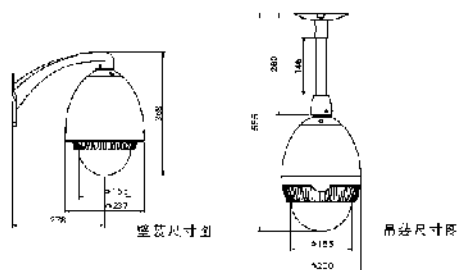

## Key features

- 1/2.8" Progressive Scan CMOS
- 22X Optical Zoom, 16X Digital Zoom
- Full HD 1080P
- Multiple Streams
- Low bitrate ,Good low light performance
- 3D DNR,dWDR,ICR

## Dimension