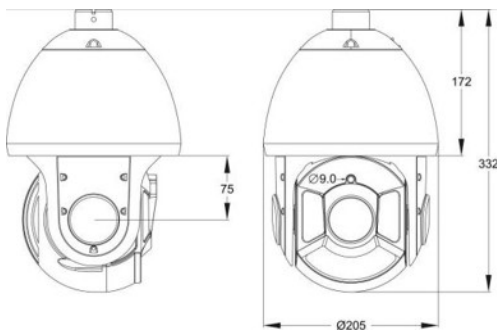

### Dimension

### Specifications

CAMERA	
Image Sensor	1/2.8" Progressive Scan CMOS
Min. illumination	Color: 0.01Lux@(F1.2,AGC ON); B/W: 0Lux@( IR LED ON)
Day & Night	ICR
Shutter Speed	1/10000-1/1s
Auto Iris	Auto/Manual
Wide Dynamic Range	dWDR
Digital Noise Reduction	2D/3D
Lens	Sunell30X Module , 4.3-129mm
Digital Zoom	16X
FOV	70.5°~3.2°
IR LED	8 pcs
IR Range	120m
Pan/Tilt	Pan 0-360°,Tilt-5-90°
Pan/Tilt Speed	Pan: 0.01-180°/s ,Tilt 0.01-90°/s , Preset Speed Pan:180°/s ,Tilt:90°/s
3D Position	YES
Coordinate Display	YES
Preset/Tour/Scan/Track	400/12/12/6
IMAGE	
Video Compression	H.264 High/Main/Baseline Profile, MJPEG
Bit Rate (CBR/VBR)	Main stream: 500kbps~12Mbps;Sub stream: 200kbps~8Mbps
Audio Compression	G.711 ,RAW_PCM
Max. Resolution	2048x1536/30fps
Stream	Stream1 2048x1536 Stream 2 1080P/720P/D1/CIF/QCIF/VGA/QVGA/640x360
Image Setting	Rotate Mode, Saturation, Brightness ,Contrast, Sharpness
HLC	Yes
ROI	Yes
Defog	Yes
NETWORK	
Network Protocols:	IPv4/IPv6,RTSP/RTP/RTCP,TCP/UDP, HTTPS, DHCP, DNS ,DDNS, PPPoE, SMTP
Alarm Trigger	Motion,Instrusion,LineCrossing,Tamper,Networkdisconnect,Diskalarm,I/O alarm
RTSP Video	Standard RFC2326, Support QuickTime / VLC Player.
Security	User security authentication, Reset, Hardware Watch Dog
Web Language	English, Chinese, Polish, Italian, Portuguese, Spanish, Russian, French, Czech, Hungarian (Sunell Brand)
System Compatibility	Onvif
INTERFACE	
Ethernet	11 Ethernet (10/100 Base-T) RJ-45 Connector
Audio I/O	1ch Audio In,1ch Audio Out
Alarm I/O	7ch Alarm In,2ch Alarm Out
RS485	YES
BNC Output	YES
Reset Button	YES(Built-In)
Edge Storage	Micro SD/SDHC/SDXC slot(Built-in),Max 64GB
GENERAL	
Power Supply	AC24V/2.5A
Power Consumption	MAX 40W
Operating Temperature	Starting Temperature: -30 °C~ 60 °C (-22 °F ~ 140 °F) Working Temperature: -40 °C ~ 60 °C (-40 °F ~ 140 °F)
Operating Humidity	0% - 90% RH
Protection	IP66,TVS6000V
Approvals	CE / FCC
Product Dimensions	Φ205x332mm
Product Weight	4.3KG