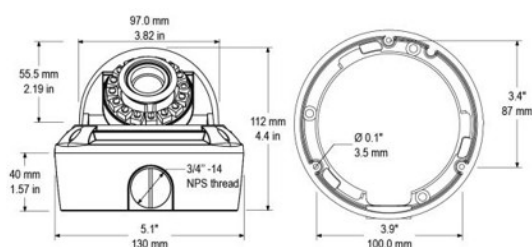

Dimension

Accessories

Specifications

CAMERA	
Image Sensor	1/2.8" Progressive Scan CMOS
Min. illumination	Color:0.001Lux@(F1.2,AGC ON) ;B/W:0Lux@(IR LED ON)
Day & Night	ICR
Shutter Speed	1/5s-1/20000s
Auto Iris	Yes
Wide Dynamic Range	WDR>120dB
Digital Noise Reduction	2D/3D
Lens	Motorized Lens 2.7-12mm
FOV	105° ~ 32°
Auto Back Focus	Yes
IR LED	15pcs
IR Range	Up to 30m
IMAGE	
Video Compression	H.265/H.264, MJPEG
Bit Rate (CBR/VBR)	Main stream:500kb-12000kb ;Sub stream 100kb-6000kb
Audio Compression	G.711 ,RAW_PCM
Max. Resolution	1920x1080/60fps
Stream	Stream1 1920x1080/1280x720 Stream 2 D1 to QVGA Stream 3 1920x1080/1280x720/D1/VGA/640X360/CIF/QVGA
Image Setting	Rotate Mode, Saturation, Brightness, Contrast, Sharpness
3 Axis	Pan: 0-320° , Tilt : 0-60° , Rotation: 0-320°
HLC	Yes
9:16 Corridor mode	Yes
DIS	Auto
ROI	Yes
Defog	Yes
NETWORK	
Network Protocols:	IPv4,802.1x,HTTP,HTTPS,TCP/IP,UDP/IP,RTSP,DHCP,NTP, RTCP/RTP, PPPoE, SMTP, DNS, UPnP, FTP, ICMP ,IGMP, Unicast and Multicast
Alarm Trigger	Perimeter ,Single Virtual Fences ,Double Virtual Fences ,Loiter ,Multi Loiter , Object Left , Object Removed, Abnormal Speed ,Converse, Illegal Parking , Signal Bad , Motion Detection, Network disconnect, Disk alarm, I/O alarm
RTSP Video	Standard RFC2326, Support QuickTime / VLC Player.
Security	User security authentication, Reset, Hardware Watch Dog
Web Language	English, Chinese, Polish, Italian, Portuguese, Spanish, Russian, French, Czech, Hungarian (Sunell Brand)
System Compatibility	Onvif
INTERFACE	
Ethernet	1 Ethernet (10/100 Base-T) RJ-45 Connector
Audio I/O	1ch Audio In&1ch Audio Out
Alarm I/O	1ch Alarm In&1ch Alarm Out
RS485	Yes
BNC Output	Yes
Reset Button	Yes
Edge Storage	Micro SD/SDHC/SDXC slot ,Max 128GB
GENERAL	
Power Supply	DC12V/POE/AC24V
Power Consumption	3W(IR LED OFF); 5W (IR LED ON)
Operating Temperature	Starting Temperature: -30 °C ~ 60 °C (-22 °F ~ 140 °F) Working Temperature: -40 °C ~ 60 °C (-40 °F ~ 140 °F)
Operating Humidity	0% - 90% RH
Ingress Protection	IP67,IK10
Approvals	CE / FCC
Product Dimensions	φ 130×112mm
Product Weight	900g