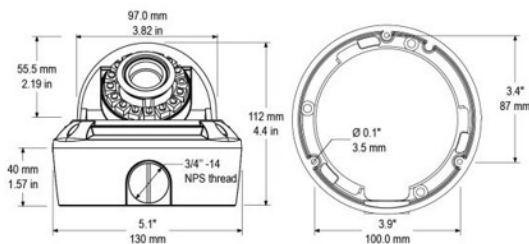

Dimension

Accessories

SN-CBK629A SN-CBK633 SN-CBK623 SN-CBK624

SN-CBK627B SN-CBK625 SN-CBK626 SN-CBK633B

Specifications

| CAMERA | |
|-------------------------|---|
| Image Sensor | 1/2.8" Progressive Scan CMOS |
| Min. illumination | Color:0.001Lux@(F1.2,AGC ON) ;B/W:0Lux@(IR LED ON) |
| Day & Night | ICR |
| Shutter Speed | 1/5s-1/2000s |
| Auto Iris | Yes |
| Wide Dynamic Range | WDR>120dB |
| Digital Noise Reduction | 2D/3D |
| Lens | 2.7-12mm VF Lens |
| FOV | 105° ~ 35° |
| IR LED | 12pcs |
| IR Range | Up to 30m |
| IMAGE | |
| Video Compression | H.264/265, MJPEG |
| Bit Rate (CBR/VBR) | Main stream:500kb-12000kb ;Sub stream 100kb-6000kb |
| Audio Compression | G.711 ,RAW_PCM |
| Max. Resolution | 1920x1080/60fps |
| Stream | Stream1 1920x1080/1280x720 Stream 2 D1 to QVGA Stream 3 1920x1080/1280x720/D1/VGA/640x360/CIF/QVGA |
| Image Setting | Rotate Mode, Saturation, Brightness, Contrast, Sharpness |
| HLC | Yes |
| 9:16 Corridor mode | Yes |
| DIS | Auto |
| ROI | Yes |
| Defog | Yes |
| NETWORK | |
| Network Protocols: | IPv4,802.1x,HTTP,HTTPS,TCP/IP,UDP/IP,RTSP,DHCP,NTP, RTCP/RTP, PPPoE, SMTP, DNS, UPnP, FTP, ICMP ,IGMP, Unicast and Multicast |
| Alarm Trigger | Perimeter ,Single Virtual Fences ,Double Virtual Fences ,Loiter ,Multi Loiter ,Object Left ,Object Removed, Abnormal Speed ,Converse, Illegal Parking ,Signal Bad , Motion Detection, Network disconnect, Disk alarm, I/O alarm |
| RTSP Video | Standard RFC2326, Support QuickTime / VLC Player. |
| Security | User security authentication, Reset, Hardware Watch Dog |
| Web Language | English, Chinese, Polish, Italian, Portuguese, Spanish, Russian, French, Czech, Hungarian (Sunell Brand) |
| System Compatibility | Onvif |
| INTERFACE | |
| Ethernet | 1 Ethernet (10/100 Base-T) RJ-45 Connector |
| Audio I/O | 1ch Audio In&1ch Audio Out |
| Alarm I/O | 1ch Alarm In&1ch Alarm Out |
| RS485 | Yes |
| BNC Output | Yes |
| Reset Button | Yes |
| Edge Storage | Micro SD/SDHC/SDXC slot ,Max 128GB |
| GENERAL | |
| Power Supply | DC12V/POE/AC24V |
| Power Consumption | 3W(IR LED OFF); 5W (IR LED ON) |
| Operating Temperature | Starting Temperature: -30 °C~ 60 °C (-22 °F ~ 140 °F) Working Temperature:-40 °C ~ 60 °C (-40 °F ~ 140 °F) |
| Operating Humidity | 0% - 90% RH |
| Ingress Protection | IP67,IK10 |
| Approvals | CE / FCC |
| Product Dimensions | φ 130x112mm |
| Product Weight | 900g |