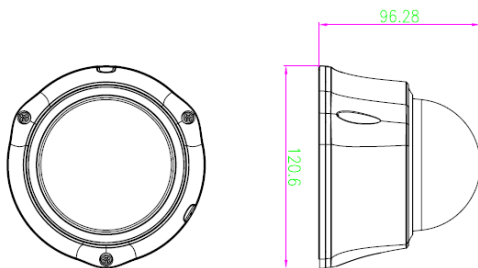

Dimension

Accessories

SN-CBK633B

SN-BK344

Specifications

CAMERA	
Image Sensor	1/3" Progressive Scan CMOS
Min. illumination	Color:0.01Lux@(F1.2,AGC ON) ; B/W:0Lux@(IR LED ON)
Day & Night	ICR
Shutter Speed	1/5s-1/20000s
Auto Iris	Fixed
Wide Dynamic Range	WDR>120dB
Digital Noise Reduction	2D/3D
Lens	Motorized Lens 2.8-8mm
FOV	90° ~ 45°
IR LED	2pcs
IR Range	Up to 30m
IMAGE	
Video Compression	H.264/265, MJPEG
Bit Rate (CBR/VBR)	Main stream:500kb-12000kb ;Sub stream 100kb-6000kb
Audio Compression	G.711 ,RAW_PCM
Max. Resolution	2592*1520/30fps
Stream	Stream1 2592*1520/2560*1440/2304*1296/1920x1080 Stream 2 D1 to QVGA
Image Setting	Rotate Mode, Saturation, Brightness, Contrast, Sharpness
HLC	Yes
9:16 Corridor mode	Yes
DIS	Auto
ROI	Yes
Defog	Yes
NETWORK	
Network Protocols:	IPv4,802.1x,HTTP,HTTPS,TCP/IP,UDP/IP,RTSP,DHCP,NTP, RTCP/RTP, PPPoE, SMTP, DNS, UPnP, FTP, ICMP ,IGMP, Unicast and Multicast
Alarm Trigger	Perimeter ,Single Virtual Fences ,Double Virtual Fences ,Loiter ,Multi Loiter , Object Left ,Object Removed, Abnormal Speed ,Converse, Illegal Parking , Signal Bad ,Motion Detection ,Network disconnect, Disk alarm ,I/O alarm
RTSP Video	Standard RFC2326, Support QuickTime / VLC Player.
Security	User security authentication, Reset, Hardware Watch Dog
Web Language	English, Chinese, Polish, Italian, Portuguese, Spanish, Russian, French, Czech, Hungarian (Sunell Brand)
System Compatibility	Onvif
INTERFACE	
Ethernet	1 Ethernet (10/100 Base-T) RJ-45 Connector
Microphone	Yes, built-in
Audio I/O	1ch Audio In&1ch Audio Out
Alarm I/O	1ch Alarm In&1ch Alarm Out
RS485	Optional
BNC Output	Yes
Reset Button	Yes
Edge Storage	Micro SD/SDHC/SDXC slot ,Max 128GB
GENERAL	
Power Supply	DC12V/POE
Power Consumption	5W(IR LED OFF); 7W (IR LED ON)
Operating Temperature	Starting Temperature: -30 °C~60 °C (-22 °F ~ 140 °F) Working Temperature:-40 °C ~ 60 °C (-40 °F ~ 140 °F)
Operating Humidity	0% - 90% RH
Ingress Protection	IP67,IK10
Approvals	CE / FCC
Product Dimensions	120.6x96.28mm
Product Weight	700g