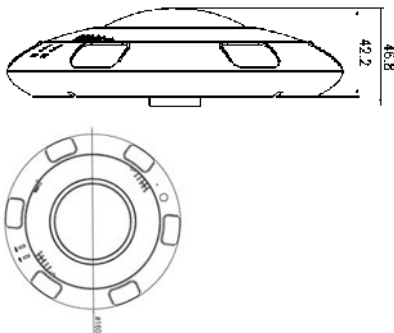

Dimension

Accessories

Specifications

CAMERA	
Image Sensor	1/1.7" Progressive Scan CMOS
Min. illumination	Color :0.009Lux@(F1.2,AGC ON);B/W: 0 Lux@(IR LED ON)
Day & Night	ICR
Shutter Speed	1/5s~1/20000s
Auto Iris	Fixed
Wide Dynamic Range	dWDR
Digital Noise Reduction	2D/3D
Lens	1.8mm
FOV	360 degrees
IR LED	6pcs
IR Range	Up to 10m
IMAGE	
Video Compression	H.265/H.264/MJPEG
Bit Rate (CBR/VBR)	Main stream:500Kbps-16Mbps ;Sub stream 100Kbps-8Mbps
Audio Compression	G.711 ,RAW_PCM
Max. Resolution	4000*3000@20fps
Stream	Stream1 4000*3000@20fps , 4096*2160 /3840*2160 /3000*3000 / 2560*2560/ 1920*1080@25fps Stream 2 1280*960/D1/720*720@20fps;
Image Setting	Rotate Mode, Saturation, Brightness, Contrast, Sharpness
De-warping	4PTZ,Fisheye,180/360 degrees panorama
HLC	Yes
9:16 Corridor Mode	N/A
DIS	Support
ROI	Support
Defog	Support
NETWORK	
Network Protocols:	IPv4,802.1x,HTTP,HTTPS,TCP/IP,UDP/IP,RTSP,DHCP,NTP, RTCP/RTP, PPPoE, SMTP, DNS, UPnP, FTP, ICMP ,IGMP, Unicast and Multicast
Alarm Trigger	Perimeter ,Single Virtual Fences ,Double Virtual Fences ,Loiter ,Multi Loiter , Object Left ,Object Removed, Abnormal Speed ,Converse, Illegal Parking , Signal Bad , Motion Detection, Network disconnect, Disk alarm, I/O alarm
RTSP Video	Standard RFC2326, Support QuickTime / VLC Player.
Security	User security authentication, Reset, Hardware Watch Dog
Web Language	English, Chinese, Polish, Italian, Portuguese, Spanish, Russian, French, Czech, Hungarian (Sunell Brand)
System Compatibility	Onvif
INTERFACE	
Ethernet	1 Ethernet (10/100 Base-T) RJ-45 Connector
Microphone	Yes (Built-in)
Audio I/O	1ch Audio In,1ch Audio Out
Alarm I/O	1ch Alarm In,1ch Alarm Out
RS485	N/A
BNC Output	N/A
Reset Button	Yes
Edge Storage	Micro SD/SDHC/SDXC slot ,Max 128GB
GENERAL	
Power Supply	DC12V/POE (AC24V optional)
Power Consumption	5W IR LED OFF;8W IR LED ON
Operating Temperature	Starting Temperature: -30 °C~ 60 °C (-22 °F ~ 140 °F) Working Temperature:-40 °C ~ 60 °C (-40 °F ~ 140 °F)
Operating Humidity	0% - 90% RH
Ingress Protection	IP67
Approvals	CE / FCC
Product Dimensions	φ 160*46.8mm
Product Weight	700g