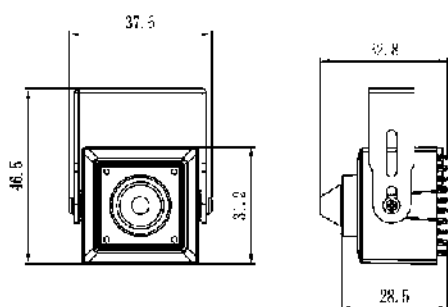

Dimension

Accessories

N/A

Specifications

CAMERA	
Image Sensor	1/2.8" Progressive Scan CMOS
Min. illumination	Color 0.05Lux(AGC ON);B&W 0.005Lux(AGC ON)
Day & Night	Fixed
Shutter Speed	1/5-1/20000
Auto Iris	Fixed
Wide Dynamic Range	WDR>120dB
Digital Noise Reduction	3D
Lens	3.7mm
FOV	84°
IR LED	N/A
IR Range	N/A
IMAGE	
Video Compression	H.265/H.264/MJPEG
Bit Rate (CBR/VBR)	Main stream: 500Kb-12000Kb ; Sub stream: 200Kb-8000Kb
Audio Compression	G711_A,G711_U,RAW_PCM,NONE
Max. Resolution	1920x1080/60fps
Stream	Stream1 1920x1080 / 1280x720 Stream 2 D1/VGA/640x360/CIF /QVGA
Image Setting	Rotate Mode, Saturation, Brightness ,Contrast ,Sharpness
HLC	Auto
9:16 Corridor mode	Yes
ROI	Yes
Defog	Yes
NETWORK	
Network Protocols:	IPv4,802.1x,HTTP,HTTPS,TCP/IP,UDP/IP,RTSP,DHCP,NTP, RTCP/RTP, PPPoE, SMTP, DNS, UPnP, FTP, ICMP ,IGMP, Unicast and Multicast
Alarm Trigger	Perimeter ,Single Virtual Fences ,Double Virtual Fences ,Loiter ,Multi Loiter ,Object Left ,Object Removed, Abnormal Speed ,Converse, Illegal Parking ,Signal Bad , Motion Detection, Network disconnect, Disk alarm, I/O alarm
RTSP Video	Standard RFC2326, Support QuickTime / VLC Player.
Security	User security authentication, Reset, Hardware Watch Dog
Web Language	English, Chinese, Polish, Italian, Portuguese, Spanish, Russian, French, Czech, Hungarian (Sunell Brand)
System Compatibility	Onvif
INTERFACE	
Ethernet	1 Ethernet (10/100 Base-T) RJ-45 Connector
Audio I/O	1ch Audio In,1ch Audio Out
Alarm I/O	2ch Alarm In,1ch Alarm Out
RS485	Yes
BNC Output	Yes
Reset Button	N/A
Edge Storage	SD/SDHC Max128GB
GENERAL	
Power Supply	DC12V
Power Consumption	3W(MAX)
Operating Temperature	Starting Temperature: -10°C ~ 50°C (14°F ~ 122°F) Working Temperature: -20°C ~ 50°C (-4°F ~ 122°F)
Operating Humidity	0% - 90% RH
Ingress Protection	N/A
Approvals	CE / FCC
Product Dimensions	37.6x32.8x46.5mm
Product Weight	180g