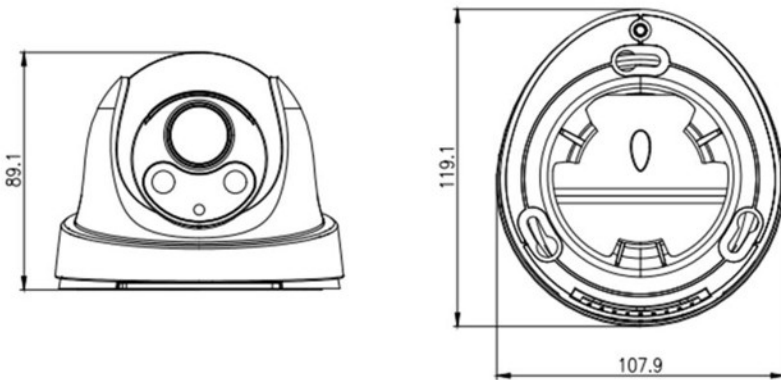

Dimensions(mm)

Accessories

Optional: