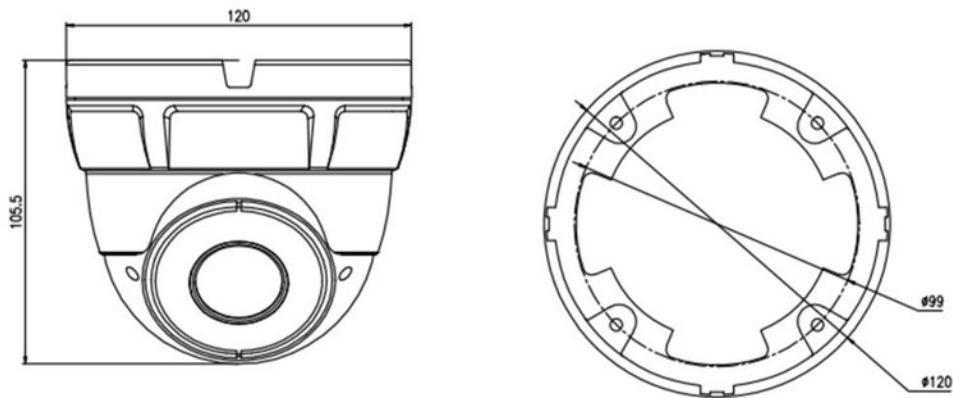

Dimensions(mm)

Accessories

Optional:

SN-BK345
Wall Mount