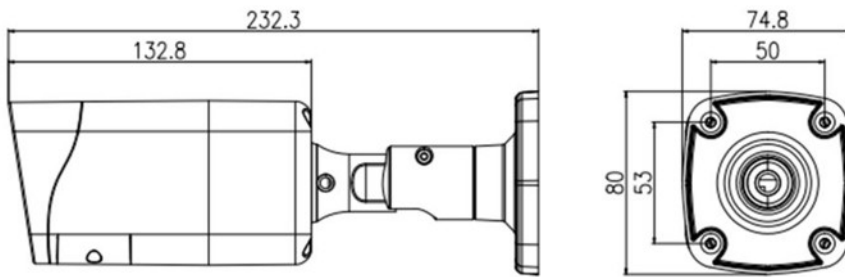

Dimensions(mm)

Accessories

Optional: