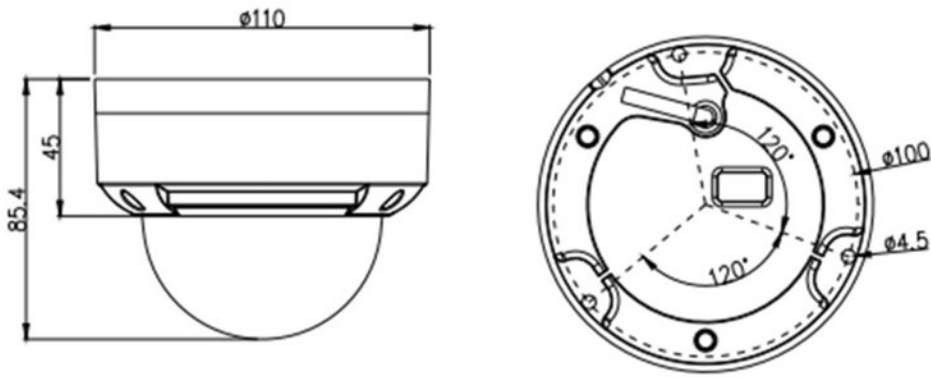

Dimensions(mm)

Accessories

Optional: