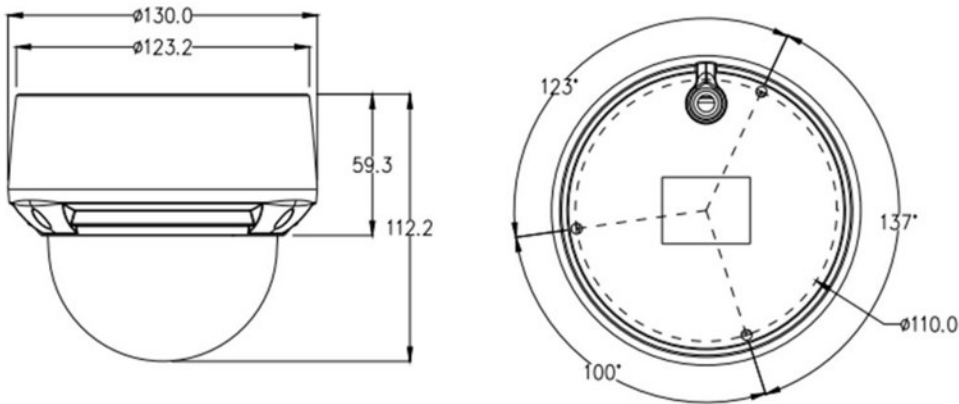

# Technical Specification

Camera	
Image Sensor	1/3" Progressive Scan CMOS
Effective Pixels	2592(H)×1520(V)
Scanning System	Progressive
Electronic Shutter	1/5-1/20000s
Min. illumination	Color:0.05Lux@(F1.2,AGC ON) B/W:0Lux@(IR LED ON)
S/N Ratio	55dB
IR Range	Up to 30m
IR On/Off Control	Auto/ Manual
IR LEDs	12pcs
Pan/Tilt/Rotation Range	Pan:0°~355°, Tilt:0°~80°, Rotation:0°~355°
Lens	
Lens Type	Manual
Iris	Fixed Iris
Focal Length	2.8~12mm
F Number	F1.3
Angle of View	103°~ 34.3°
Focus Control	Manual
Close Focus Distance	0.2m
Video	
Compression	H.265,H.264,MJPEG
Max. Resolution	4MP(2592×1520)
Streaming Capability	3 Streams
Stream / Frame Rate	Stream1: 2592×1520/2560×1440/2304×1296/ 1920×1080/1280×720 @25/30fps Stream2: D1/VGA/640×360/CIF/QVGA @25/30fps Stream3: VGA/CIF/QVGA @25/30fps
Bit Rate Control	CBR/VBR
Bit Rate	Stream1: 500kbps~12000kbps Stream2: 100kbps~6000kbps Stream3: 100kbps~3000kbps
Day/Night	ICR
Image Enhancement	HLC / Defog / WDR (120dB)
White Balance	Support
Gain Control	Auto/Manual
Noise Reduction	2D/3D DNR
Electronic Image Stabilization(EIS)	Support
Smart IR	Support
Mirror	Support

## Dimensions(mm)