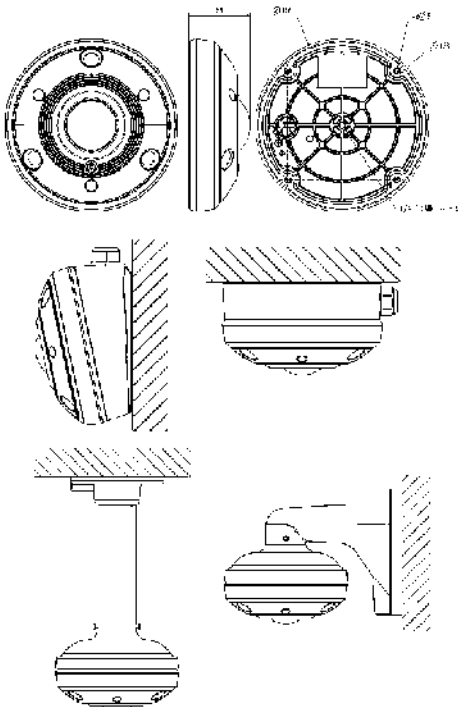

Dimensions

Camera	
Image Sensor	1/1.7" 12MP CMOS
Core Processor	A7+A17 Dual Core Processor
Operating System	Embedded Linux
Signal System	PAL/NTSC
Min. Illumination	Color: 0.01 Lux @(F1.2, AGC ON) B/W: 0.005Lux @(F1.2, AGC ON); 0 Lux with IR
Shutter Time	1s~1/100000s
Lens	2mm, F2.8, horizontal field of view: 180°(wall mount), 360°(ceiling mount), 360°(table
Lens Mount	M12
Day & Night	Dual IR Cut Filter with Auto Switch
Wide Dynamic Range	Digital WDR
Digital Noise Reduction	3D DNR
Compression Standard	
Video Compression	H.265/H.264 HP/MP/BP/M-JPEG
Video Bit Rate	32Kbps~16Mbps
Audio Compression	G.711A/G.711U/ADPCM/AAC
Audio Bit Rate	G711 8KHz, 64kbps
Image	
Max. Image Resolution	4000 × 3072
Fisheye View Main Stream	50Hz:20fps@(4000×3072), 25fps@(3072×3072, 2560×2560) 60Hz:20fps@(4000×3072), 30fps@(3072×3072, 2560×2560)
Fisheye View Sub Stream	50Hz:20fps@(720×720, 704×576) 60Hz:20fps@(720×720, 704×576)
Image Settings	Brightness, Saturation, Contrast, Flip Mode Adjustable by Client Software or Web
HLC	Y
Smart Defog	Y
EIS	Y
ROI	4 Zones
Privacy Mask	4 Zones
Picture Overlay	200 × 200, BMP 24bit, Zone Configurable
OSD	16×16, 32×32, 24×24, 48×48, 64×64, 96×96 Size Letters Such as Week, Date,
Live View Display	
Mount Type	Support table, wall, and ceiling
Decoding Mode	Support hardware decoding and software decoding
Display Mode	Support 14 display modes in total (including display modes of different mount types)
Network	
Browser	IE8, IE9, IE10, IE11
Network Storage	FTP
NTP	Y
ANR	Y, Auto store video in SD card when NVR disconnected, and upload video to NVR
Video Analytics	Tripwire/Double Tripwire/Early Warning/Heat Map/Abnormal Detection/Video
Alarm Trigger	Motion Detection/IP Conflict/MAC Conflict/Port Alarm/Mask Alarm/Storage
Protocols	IPv4/IPv6/HTTP/802.1x/FTP/SNMP/UPnP/SNMP/DNS/DDNS/NTP/RTSP/TCP/UDP
User Permission	4 Level/8 Users
Remote Connection	5 Users Access at the Same Time
System Compatibility	ONVIF (Profile S), SDK
Interface	
Audio Input	1-ch 3.5mm audio interface, Built-in Dual Mic
Audio Output	1-ch 3.5mm audio output interface, Built-in Speaker
Communication Interface	1 RJ45 10M/100M/1000M Ethernet port
Alarm Input	2-ch
Alarm Output	1-ch
Video Output	1Vp-p Composite Output (75Ω/BNC)
On-board Storage	MicroSD Slot, Up to 128GB
Reset Button	Y
RS485	Y
General	
Language	English, Spanish, Korean, Italian, Turkish, Thai, Russian, Traditional Chinese, Simplified
Operating Conditions	-30°C~60°C, 0~95% RHG
Power Supply	DC12V±10%, AC24V±25%, POE(802.3af)
Power Consumption	Max. 8.6W(IR OFF) (ICR Instant Switch 14W) Max. 11.7W(IR ON)
Circuit Protection	TVS 6000V, Lightning/Surge Protection: (Power 2000V, RJ45 1000V)
Impact Protection	IP66, IK10
IR Range	15m
White Light	3pcs White Light
IR LEDs	3pcs IR LEDs
Dimensions	155mm×155mm×54mm
Weight	0.75KG (IP Camera Only); 1.05KG (with Packing Box)