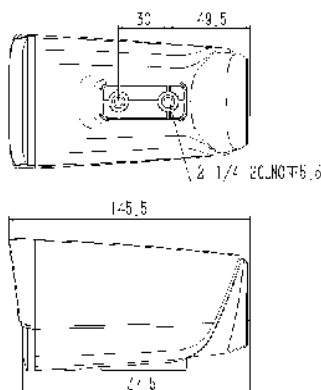

TC-NC210

2MP IR Dome Camera

Tiandy

Features

- Up to 1920X1080@15fps
- H.264/M-JPEG Codec
- Min. Illumination Color: 0.02 Lux, B/W: 0.05Lux, 0 Lux with IR
- Smart IR, IR Range: 20-30m
- Operating Conditions -30°C ~ 60°C (IR OFF) / -35°C ~ 40°C (IR ON), 0~95% RHG
- IP66
- CE, FCC, RoHS

Dimensions

单位 : mm

Camera	
Image Sensor	1/2.7" CMOS
Core Processor	ARM9 Architecture
Operating System	Embedded Linux
Signal System	PAL/NTSC
Min. Illumination	Color: 0.02Lux B/W: 0.01Lux
Shutter Time	1s to 1/100,000s
Lens	4mm
Auto Iris	N/A
Wide Dynamic Range	Y
Digital Noise Reduction	3D DNR
Compression Standard	
Video Compression	H.264/M-JPEG
Video Bit Rate	32Kbps~8Mbps
Image	
Max. Image Resolution	1920x1080
Frame Rate	PAL:1080p@15fps; NTSC:1080P@15FPS
couple Stream	Mainstream:1080P(1920*1080) Substream:D1(704*576)
Image Settings	Brightness, Saturation, Contrast, Flip Mode Adjustable by Client Software or Web Browser
HLC	Y
Smart Defog	Y
OSD	16×16, 32×32, 24×24, 48×48, 64×64, 96×96 Size Letters Such as Week, Date, Time, Total 1 Regions
Network	
Browser	built-in web server
NTP	Y
Alarm Trigger	Motion Detection/IP Conflict/MAC Conflict/Port Alarm/Mask Alarm
Protocols	TCP/UDP/HTTP/MULTICAST/UPnP/DHCP/DDNS/FTP/NTP/RTSP/SMTP
User Permission	4 Level/8 Users
System Compatibility	ONVIF (Profile S)
Interface	
Audio Input	N/A
Audio Output	N/A
Communication Interface	1-ch RJ45 10M / 100M Ethernet Interface
Alarm Input	N/A
Alarm Output	N/A
Video Output	N/A
General	
Language	English, Simplified Chinese
Operating Conditions	-30°C~60°C, 0~95% RHG
Power Supply	DC 12 V ± 20%, POE
Power Consumption	Max. 3.5W(IR OFF) (ICR Instant Switch 5.5W)
Impact Protection	IP66
IR Range	20m
Dimensions	145.5mm (length) × 82mm (width) × 81mm (height)
Weight	0.5KG