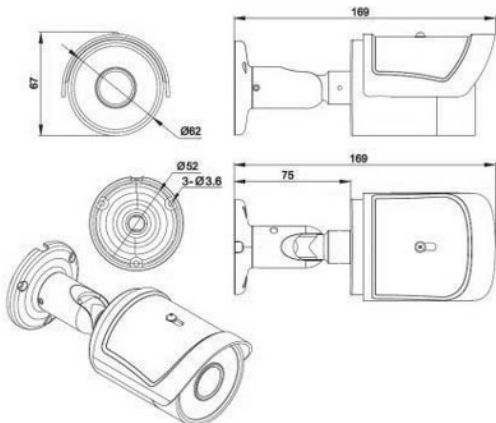

DIMENSIONS

SPECIFICATIONS

Camera	
Image Sensor	1/3" OV CMOS
Core Processor	ARM7 Architecture
Operating System	Embedded Linux
Min. Illumination	Color: 0.05Lux(F1.2,AGC ON) B/W: 0.01Lux(F1.2,AGC ON); 0Lux with IR
Shutter Time	1s ~ 1/100000s
Lens	4mm/6mm, Angle of View: 70.4°/48°
Lens Mount	φ12
Auto Iris	N/A
Day& Night	Dual IR Cut Filter with Auto Switch
Wide Dynamic Range	100 dB
Digital Noise Reduction	3D DNR
Compression Standard	
Video Compression	H.265/H.264 HP/MP/BP/M-JPEG
Encode Type	High Profile/Main Profile/Base Line Profile
Bit Rate	32Kbps~16Mbps
Audio Compression	G.711/ADPCM/AAC
Bit Rate	8K~48Kbps
Image	
Max. Image Resolution	1440P(2560×1440)@25fps
Frame Rate	PAL : 1440P@25fps,QXGA@25fps NTSC : 1440P@25fps,QXGA@30fps
Triple Stream	Mainstream: 1440P(2560×1440)
	Substream: D1(704×576)
	3rd Stream: CIF(352×288)
Image Settings	Brightness, Saturation, Contrast Adjustable by Client Software or Web Browser
HLC	Y
Smart Defog	Y
Corridor	Y
EIS	Y
ROI	4 Zones
OSD	16×16, 32×32, 24×24, 48×48, 64×64, 96×96 Size Letters Such as Week, Date, Time, Total 5 Regions
Privacy Mask	4 Zones
Picture Overlay	200 × 200, BMP 24bit, Zone Configurable
Network	
Browser	IE 7+, Chrome 18+, Firefox 5.0+
Network Storage	NAS
Video Analytics	Tripwire/Perimeter/Missing&Foreign Object/Loitering/Running/Parking/Gathering/Video Diagnosis/Abnormal Detection
Alarm Trigger	Motion Detection/IP Conflict/MAC Conflict/Port Alarm
Protocols	TCP/UDP/HTTP/MULTICAST/UPnP/DHCP/PPPoE/DDNS/NFS/FTP/NTP/RTP/RTSP/IPv6/SNMP/SMTP/802.1X/QoS
User Permission	4 Level/8 Users
Remote Connection	2-ch Access
System Compatibility	ONVIF (Profile S), SDK
Interface	
Audio Input	1-ch
Audio Output	N/A
Communication Interface	1-ch RJ45 10M / 100M Ethernet Interface
Alarm Input	N/A
Alarm Output	N/A
Video Output	N/A
On-board Storage	MicroSD
Reset Button	Y
Extension	N/A
General	
Languages	English, Spanish, Korean, Italian,Turkish,Thai, Russian, Simple Chinese, Traditional Chinese(Hebrew, Polish Optional)
Power Supply	12 VDC ± 10%, PoE (802.3af)
Operating Conditions	-35 ℃ ~ 65 ℃ (IR OFF) /-35 ℃ ~ 40 ℃ (IR ON), 0 ~ 95% RHG
Power Consumption	Max. 3W(IR OFF) Max. 6.7W(IR ON)(ICR Instant Switch 7.0W)
Circuit Protection	TVS6000V Lightning/Surge Protection: (Power 2000V, RJ45 1000V)
Impact Protection	IP66
IR Range	15-25m
IR LEDs	30-pc IR LEDs
Dimensions	169mm×67mm×70mm
Weight	400g (Camera Only); 600g (with Packing Box)