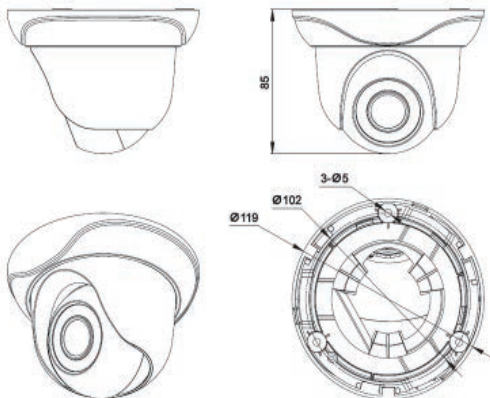

Dimensions

Camera	
Image Sensor	1/3" Progressive Scan CMOS
Core Processor	ARM9 Architecture
Operating System	Embedded Linux
Signal System	PAL/NTSC
Min. Illumination	Color: 0.002Lux(F1.2,AGC ON) B/W: 0.001Lux(F1.2,AGC ON); 0Lux with IR
Shutter Time	1s ~ 1/100000s
Lens	2.8mm/4mm, Angle of View: 92°/72°
Lens Mount	φ12
Auto Iris	N/A
Day& Night	IR Cut Filter with Auto Switch
Wide Dynamic Range	100 dB
Digital Noise Reduction	3D DNR
Compression Standard	
Video Compression	H.264/MJPEG
Encode Type	High Profile/Main Profile/Base Line Profile
Video Bit Rate	32Kbps~16Mbps
Audio Compression	G.711A/G.711U/ADPCM/AAC
Audio Bit Rate	G711 8KHz, 64kbps ADPCM 8KHz, 32kbps AAC 48KHz, 96-320kbps
Image	
Max. Image Resolution	1280x960
Frame Rate	50Hz: 25fps (1280x960), 25fps (1280 × 720) 60Hz: 30fps (1280x960), 30fps (1280 × 720)
Triple Stream	Mainstream:960P(1280x960) Substream:D1(704x576) 3rd stream:CF(352x288)
Image Settings	Brightness, Saturation, Contrast,Flip Mode Adjustable by Client Software or Web Browser
HLC	Y
Smart Defog	Y
Corridor Format	N/A
EIS	Y
ROI	4 Zones
Privacy Mask	4 Zones
Picture Overlay	200 × 200, BMP 24bit, Zone Configurable
OSD	16×16, 32×32, 24×24, 48×48, 64×64, 96×96 Size Letters Such as Week, Date, Time, Total 5 Regions
Network	
Browser	IE8,IE9,IE10E,11,Chrome30,Firefox24
Network Storage	FTP
NTP	Y
Video Analytics	Tripwire/Perimeter(Available on 720P)
Alarm Trigger	Motion Detection/IP Conflict/MAC Conflict/Port Alarm/Mask Alarm
Protocols	IPv4/IPv6/HTTP/802.1x/FTP/SMTP/UPnP/SNMP/DNS/DDNS/NTP/RTSP/TCP/UDP/DHCP/PPPoE
User Permission	4 Level/8 Users
Remote Connection	3 Users Access at the Same Time
System Compatibility	ONVIF (Profile S), SDK, CGI
Interface	
Audio Input	N/A
Audio Output	N/A
Communication Interface	1-ch RJ45 10M / 100M Ethernet Interface
Alarm Input	N/A
Alarm Output	N/A
Video Output	N/A
On-board Storage	N/A
Extension	N/A
General	
Language	English,Spanish,Korean,Italian,Turkish,Thai,Russian,Traditional Chinese
Operating Conditions	-30℃~60℃(IR OFF) /-20℃~40℃(IR ON), 0 ~95% RHG
Power Supply	DC12 V ± 10%, PoE (802.3af)
Power Consumption	Max. 3W(IR OFF) (ICR Instant Switch 7W) Max. 5W(IR ON)
Circuit Protection	TVS 6000V, Lightning/Surge 1000V Protection
Impact Protection	IP66
IR Range	15m~20m
IR LEDs	15pcs
Dimensions	119mm×119mm×85mm
Weight	0.3KG (IP Camera Only); 0.4KG (with Packing Box)