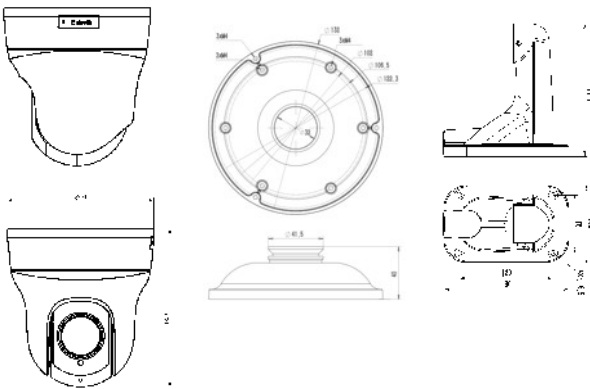

## Features

- S+265 compression
- Early Warning(EW)
- IR LED+White Light+Speaker
- Starlight Ultra Low Light 0.002lux
- Up to 1920×1080@30fps
- Mechanical WDR 140dB
- Min. Illumination Color: 0.002 Lux, B/W: 0.001 Lux, 0 Lux with IR
- VCA Tripwire/Double Tripwire/Perimeter/Object Abandon/Object Lost/Running/Loitering/Parking/Early warning/Crowd/Audio Abnormal Detection/Video Abnormal Detection
- Smart IR, IR Range: 50m
- Speed Max 60°/s, -2~90° Tilt Angle
- Optical Zoom: 4x, Digital Zoom: 16x
- Built-in Gyro and Support Image Auto-flip
- Interface Built-in Mic, Built-in Speaker, Audio in/out 1/1, Alarm in/out 2/1, MicroSD Card Slot, up to 128GB, Reset Button
- Support Wifi
- Operating Conditions -10°C-50°C, 0~95% RHG
- TVS 6000V, Lightning/Surge 4000V Protection, Indoor IP65
- CE, FCC, RoHS

## Dimensions