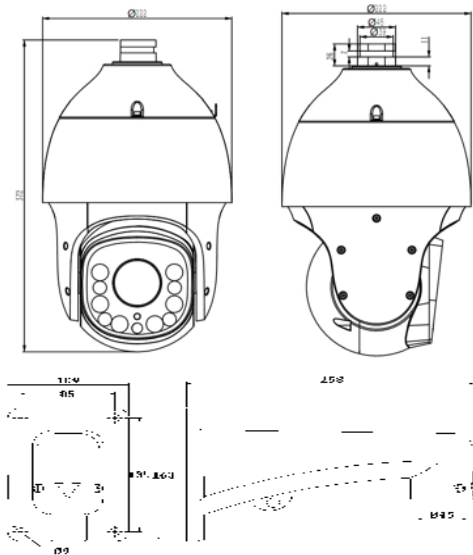

TC-NH6233I

H.265 2MP 33x Starlight IR PTZ

Tiandy

Features

- Starlight Ultra Low Light 0.002lux
- S+265 Compression
- Up to 1920x1080@30fps
- Mechanical WDR 140dB
- Smart IR, IR Range: 200m
- Optical Zoom: 33x, Digital Zoom: 16x
- Speed Max 400°/s, -16~90° Tilt Angle
- NIR, WDR, 3D DNR, HLC, Dual-ICR, AWB, AGC, BLC
- VCA Tripwire/Double Tripwire/Perimeter/Object Abandon/ObjectLost/Running/Loitering/Parking/Crowd/Audio Abnormal Detection/Video Abnormal Detection
- Interface Built-in Mic, Audio in/out 1/1, Alarm in/out 1/1, MicroSD Card Slot, up to 128GB, Reset Button
- TVS 6000V, Lightning/Surge 4000V Protection, IP67
- Operating Conditions -40°C-70°C, 0~95% RHG
- CE, FCC, RoHS

Dimensions

Dimensions(Optional)

Model: DF20

DF21

Camera

Image Sensor	1/2.8" CMOS
Effective Pixels	1280(H)x1080(V)
Signal System	PAL/NTSC
Minimum Illumination	Color:0.002Lux@ (F1.6,50 IRE,ICR OFF) Black&White:0.001Lux@ (F1.6,50 IRE, ICR ON)
White Balance	Auto/ ATW/ Manual
AGC	Auto/Manual
S/N Ratio	≥ 55dB
BLC	Y
HLC	Y
Smart Defog	Y
WDR	140dB
Digital Noise Reduction	3D DNR
Exposure Mode	Auto/ Manual/Shutter priority/ Aperture priority
Shutter Time	1/1s~1/100000s
Day& Night	IR Cut Filter with Auto Switch
Digital Zoom	16x
Privacy Masking	24 Dynamic Privacy Mask Programmable; Optional Multiple Colors
Auto Focus	Auto/ Semi-automatic/ Manual
OSD	Size:16×16, 32×32, 24×24, 48×48, 64×64, 96×96 Letters, Week, Date, Time, Total 5 Regions
S/N Ratio	>60dB

Infrared

IR Irradiation Distance	200m
IR Irradiation Angle	Adjustable by Zoom

Interface

Audio Input	1-ch Mic in(Line in Interface)
Audio Output	1-ch, Line level, Impedance: 600Ω
Ethernet	1-ch RJ45 10M 100M
Alarm Input	1-ch
Alarm Output	1-ch
On-board Storage	MicroSD Card Slot, up to 128GB
BNC Output & RS485	N/A
Extension	N/A