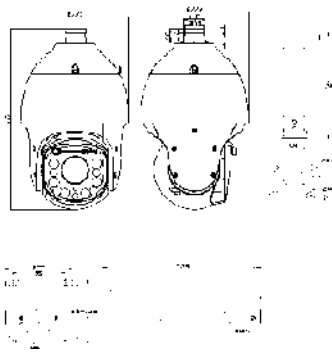

Dimensions

Bracket(Optional)

Model: DF20

DF21

Camera	
Image Sensor	1/1.8" CMOS
Effective Pixels	1920(H)x1080(V)
Signal System	PAL/NTSC
Minimum Illumination	Color: 0.0008 Lux @(F1.6,AGC ON) Black&White:0.0002Lux @(F1.6,AGC ON)
White Balance	Auto/ ATW/ Manual
AGC	Auto/ Manual
S/N Ratio	≥ 55dB
BLC	Y
HLC	Y
Smart Defog	Y
WDR	140dB
Digital Noise Reduction	3D DNR
Exposure Mode	Auto/ Manual/ Iris First/ Shutter First
Shutter Time	1/1s-1/100000s
Day& Night	Dual-ICR
Digital Zoom	16x
Privacy Masking	24 Dynamic Privacy Masks; Optional Multiple Colors
Auto Focus	Auto/ Semi-automatic/ Manual
OSD	16x16,32x32,24x24,48x48,64x64,96x96 Character Size
Lens	
Focal Length	4.9-216mm, 44x
Zoom Speed	Approx.5s(Optical Wide-Tele)
Angle of View	60°(w)~2°(t)
Minimum Working Distance	1-1.5m(Wide-Tele)
Aperture Range	F1.5 ~ F4.8
Pan & Tilt	
Pan Range	360°endless
Pan Speed	Pan Manual Speed: 0.1°-400°/s Pan Preset Speed: 240°/s stepless
Preset Accuracy	±0.2°
Tilt Range	-16°-90° (Auto Flip)
Tilt Speed	Tilt Manual Speed: 0.1°-400°/s Tilt Preset Speed: 240°/s
Proportional Zoom	Rotation Speed Can Be Adjusted Automatically According to Zoom Multiples
3D Position	Y
Number of Preset	500
Scan	8
Cruise	8, up to 32 Presets per Cruise
Pattern	8, Each One With 600s Memory or 300 Orders
Power loss recovery	Y
Guard Action	Preset/ Cruise/ Pattern/ Scan
PTZ Position Display	Y
Freeze Frame	Y
RS-485 Protocols	PTZ_PELCO_D, PTZ_PELCO_P, PTZ_TC615_P, DOME_PELCO_D.
Infrared	
IR Irradiation Distance	400m
IR Irradiation Angle	Adjustable by Zoom
Interface	
Audio Input	1-ch Mic in(Line in Interface)
Audio Output	1-ch, Line level, Impedance: 600Ω, Built-in speaker optional
Ethernet	1-ch RJ45 10M/ 100M
Alarm Input	8-ch
Alarm Output	2-ch
On-board Storage	MicroSD Card Slot, up to 128GB
BNC	1.0Vp-p / 75Ω, NTSC (or PAL) Composite
RS-485	1-ch
Extension	N/A
Network	
Ethernet	10Base -T/100Base-TX RJ45 Connector
Max.Image Resolution	1920×1080
Main Stream	1920×1080@25/30fps;1920×1080@50/60fps;1280×960@25/30fps;1280×960@50/60fps;
Sub Stream	704×576@25/30fps;704×480@25/30fps; 704×288@25/30fps;704×240@25/30fps;
Third Stream	1280×720@25/30fps;640×480@25/30fps;704×576@25/30fps; 704×480@25/30fps;704×576@25/30fps;704×480@25/30fps;
Image Compression	H.265/H.264, Encoding with Baseline/Main/High Profile
ROI Encoding	8 Dynamic Areas for Both Main and Sub Stream
Audio Compression	G711A/G711U/ADPCM/AAC
Protocols	IPV4/IPV6/ HTTP/ HTTPS/ 802.1x/ Qos/ FTP/ SMTP/ UPnP/ SNMP/ DNS/ DDNS/
Remote Connection	10 Users Access at the Same Time
User Permission	Up to 32 Users, 4 Levels User Authentication (ID and PW), Host Authentication (MAC Address) IP Address Filtering
Security Measures	
Web Browser	IE8,IE9,IE10,IE11,Firefox24
System Compatibility	ONVIF (Profile S), SDK
Advance	
Autotracking Early	Keep tracking the target that activates alarming, and enable the speaker to warn,
Video Analytics(IVA)	Tripwire/Double Tripwire/Perimeter/Object Abandon/Object
Smart-tracking	By Manual/ Panorama/Tripwire/ Perimeter/Early warning trigger
Intelligent Alarm	Harsh Voice Alarm, Motion Dtection, Mask Alarm, Port Alarm,Network Disable
General	
Language	English, Spanish,Korean,Italian, Turkish,Thai, Russian, Traditional Chinese, Simplified
Operating Conditions	-40°C-70°C, 0~95% RHG
Power Supply	AC24V 3A
Power Consumption	18.55W(IR OFF)/ 35.5W(IR ON)
Circuit Protection	TVS 6000V, Lightning/ Surge 4000V Protection
Impact Protection	IP67
Wiper	Y
Dimensions	372mmx222mmx222mm
Weight	5.45KG (IP PTZ Only), 8.15KG (with Packing Box)