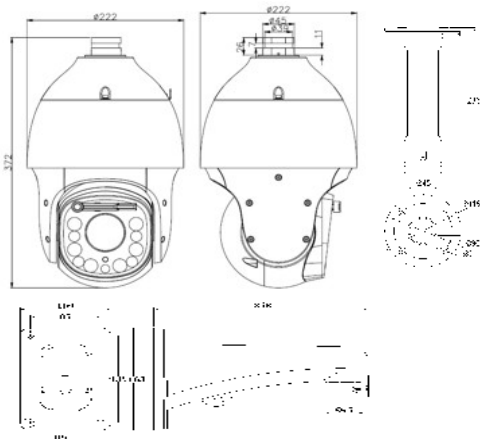

Dimensions

Dimensions(Optional)

Model: DF20

DF21

Camera	
Image Sensor	1/2.8" CMOS
Effective Pixels	2048(H)x1536(V)
Signal System	PAL/NTSC
Minimum Illumination	Color: 0.002 Lux @(F1.6,AGC ON) Black&White:0.001Lux @(F1.6,AGC ON) ;0 Lux with IR
White Balance	Auto/ ATW/ Manual
AGC	Auto/ Manual
S/N Ratio	≥ 55dB
BLC	Y
HLC	Y
Smart Defog	Y
WDR	140dB
DNR	3D
Exposure Mode	Auto/ Manual/ Iris First/ Shutter First
Shutter Time	1/1s-1/100000s
Day& Night	Dual-ICR
Digital Zoom	16x
Privacy Masking	24 Dynamic Privacy Mask Programmable; Optional Multiple Colors
Auto Focus	Auto/ Semi-automatic/ Manual
OSD	16×16,32×32,24×24,48×48,64×64 Time/Date/Week/Character Superposition in 5 Regions PTZ Angle Superposition
Lens	
Focal Length	4.6-152mm, 33x
Zoom Speed	Approx.5s(Optical Wide-Tele)
Angle of View	62.1°(w)~2.18°(t)
Minimum Working Distance	1-1.5m(Wide-Tele)
Aperture Range	F1.6 ~ F4.8
Pan & Tilt	
Pan Range	360°endless
Pan Speed	Pan Manual Speed: 0.1° -400°/s Pan Preset Speed: 240°/s stepless
Preset Accuracy	±0.2°
Tilt Range	-16°-90° (Auto Flip)
Tilt Speed	Tilt Manual Speed: 0.1°-400°/s Tilt Preset Speed: 240°/s
Proportional Zoom	Rotation Speed Can Be Adjusted Automatically According to Zoom
3D Position	Y
Number of Preset	500
Scan	8
Cruise	8, up to 32 Presets per Cruise
Pattern	8, Each One With 600s Memory or 300 Orders
Power loss recovery	Y
Guard Action	Preset/ Cruise/ Pattern/ Scan
PTZ Position Display	Y
Freeze Frame	Y
RS-485 Protocols	PTZ_PELCO_D, PTZ_PELCO_P, PTZ_TC615_P, DOME_PELCO_D,
Infrared	
IR Irradiation Distance	200m
IR Irradiation Angle	Adjustable by Zoom
Interface	
Audio Input	1-ch Mic in(Line in Interface)
Audio Output	Built-in Speaker
Ethernet	1-ch RJ45 10W 100M
Alarm Input	8-ch
Alarm Output	2-ch
On-board Storage	MicroSD Card Slot, up to 128GB
BNC	1.0Vp-p / 75Ω, NTSC (or PAL) Composite
RS-485	1-ch
Extension	N/A
Network	
Ethernet	10Base -T/100Base-TX RJ45 Connector
Max.Image Resolution	1920×1080
Main Stream	1920×1080@25/30fps;1920×1080@50/60fps; 1280×960@25/30fps;1280×960@50/60fps;
Sub Stream	704×576@25/30fps;704×480@25/30fps; 704×288@25/30fps;704×240@25/30fps;
Third Stream	1280×720@25/30fps;640×480@25/30fps;704×576@25/30fps; 704×480@25/30fps;704×576@25/30fps;704×480@25/30fps;
Image Compression	H.265/H.264, Encoding with Baseline/Main/High Profile
ROI Encoding	8 Dynamic Areas for Both Main and Sub Stream
Audio Compression	G711AG711U/ADPCM/AAC
Protocols	IPV4/IPV6/HTTP/802.1x/FTP/SMTP/UPnP/SNMP DNS/DDNS/NTP/RTSP/TCP/UDP/DHCP/PPPoE
Remote Connection	10 Users Access at the Same Time
User Permission	Up to 32 Users, 4 Levels User Authentication (ID and PW),
Security Measures	Host Authentication (MAC Address) IP Address Filtering
Web Browser	IE8,IE9,IE10,IE11,Firefox24
System Compatibility	ONVIF (Profile S), SDK