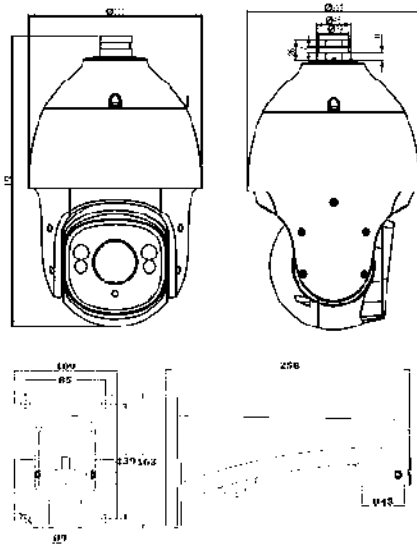

Dimensions

Dimensions(Optional)

Model: DF20

DF21