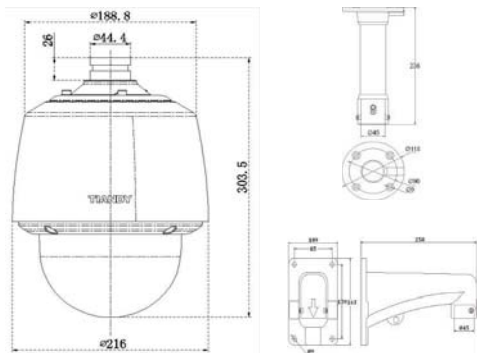

# TC-NH9806S6-2MP-A

2MP 30x Auto-tracking PTZ

## Key Features

- Up to 1920X1080 High Resolution
- Speed Max 600°/s, -15~90° Tilt Angle
- Optical Zoom 30x, Digital Zoom 16x
- NIR, WDR, 3D DNR, HLC, Dual-ICR, AWB, AGC, BLC
- Triple Streams
- MicroSD Card Slot, up to 128GB
- Auto-tracking, Facial Detection, Tripwire Detection, Perimeter Detection
- Smart Defog
- TVS 6000V, Lightning/Surge 4000V Protection, IP67
- Temperature -40°C-70°C
- CE, FCC, RoHS

## Dimensions