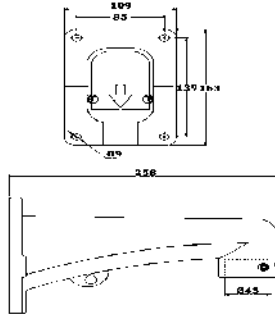

## Key Features

- H.265 Codec
- Up to 2048x1536 High Resolution
- Smart IR, IR Range: 150m~180m
- Speed Max 400°/s, -11~90° Tilt Angle
- Optical Zoom: 33x, Digital Zoom: 16x
- NIR, WDR, 3D DNR, HLC, Dual-ICR, AWB, AGC, BLC
- Triple Streams
- On-board Storage, MicroSD Card Slot, up to 128GB
- 9 Kinds of Smart IVA
- Support Face Detection
- Smart Freeze Frame
- Smart Defog
- TVS 6000V, Lightning/Surge 4000V Protection
- Temperature: -40°C-70°C, IP66
- CE, FCC, RoHS

## Dimensions