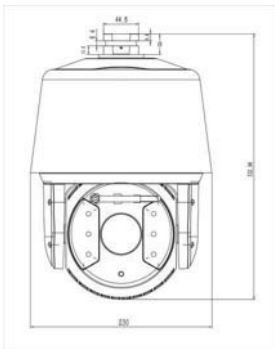

## Key Features

- H.265 Codec
- Up to 2048x1536 High Resolution
- Smart IR, IR Range: 150m~180m
- Speed Max 400°/s, -11~90° Tilt Angle
- Optical Zoom: 33x, Digital Zoom: 16x
- NIR, WDR, 3D DNR, HLC, Dual-ICR, AWB, AGC, BLC
- Triple Streams
- On-board Storage, MicroSD Card Slot, up to 128GB
- 9 Kinds of Smart IVA
- Support Face Detection
- Smart Freeze Frame
- Smart Defog
- TVS 6000V, Lightning/Surge 4000V Protection
- Temperature: -40°C-70°C, IP66
- CE, FCC, RoHS

## Dimensions