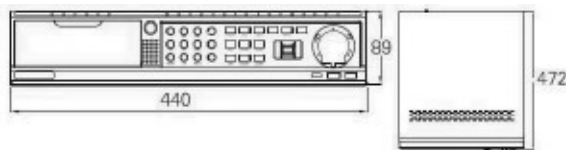

Dimensions

Video/Audio Input	
IP video input	32-ch
Two-way Audio Input	1-ch, BNC(2.0 Vp-p, 1kΩ)
Network	
Incoming Bandwidth	200Mbps
Outgoing Bandwidth	120Mbps
Remote Connection	16 Users, Up to 48ch Videos
Browser	IE8,IE9,IE10,IE11,Chrome30,Firefox24
Mobile Software	P2P&DDNS for IOS&Android (Tiandy: TD Viewer, Neutral: Smartwatchman)
Internet Protocol	TCP/UDP/HTTP/MULTICAST/UPnP/DHCP/PPPoE/DDNS/NFS/FTP/NTP/HTTPS/RTSP/SMTP/HTTPS/SNMP
Email	Activated by Alarm
ANR	Y, Auto download video from camera SD card, Which was stored when disconnection (Only Support Tiandy ANR IP Camera)
Advanced	Remaining Bandwidth Display
Video/Audio Output	
CVBS Output	1-ch, BNC(1.0Vp-p, 75Ω) Resolution 704x576(PAL); 704x480(NTSC)
HDMI Output	2-ch Resolution:1920x1080,1280x720,800x600,1024x768,1366x768,1440x900,1280x800
VGA Output	1-ch Resolution: 1920x1080,1280x720,800x600,1024x768,1366x768,1440x900,1280x800 Adjustable Output mode, Self-adaptive Resolution
Frame Rate	Mainstream 25fps(P)/30fps(N) Substream 25fps(P)/30fps(N)
I-Frame Record	Y
Recording Resolution	6MP(2752*2208,3008*2008,2408*2008)/5MP(2448*2048,2560*1920,2592*1944,2592*1920,2528*2128)/4MP(2560*1440,2592*1520)/Q5XGA(2560*2045)/3MP(2048*1536)/1080P/U XGA/720P/VGA/4CIF/DCIF/2CIF/CIF/QCIF
Audio Output	2-ch, BNC(Linear Electrical Level, 600Ω)
Synchronous Playback	4-ch 3MP/8-ch 1080P/16-ch 720P/4CIF
Decoding	
Live View/Playback	6MP(2752*2208,3008*2008,2408*2008)/5MP(2448*2048,2560*1920,2592*1944,2592*1920,2528*2128)/4MP(2560*1440,2592*1520)/Q5XGA(2560*2045)/3MP(2048*1536)/1080P/U XGA/720P/VGA/4CIF/DCIF/2CIF/CIF/QCIF
Capability	1-ch 6MP/5MP/4MP/4-ch 3MP/8-ch 1080P/16-ch 720P/32-ch 4CIF
Display Split	1/4/6/8/9/13/16/25/36
E-Zoom	Y
Hard Disk	
SATA	8 SATA for 8 HDDs
eSATA	Y, Only for Backup
Capacity	Up to 6TB Capacity for Each HDD
NTFS Files System	Y
HDD Management	Group and Quota
External Interface	
Network Interface	2 RJ-45 10/100/1000Mbps Self-adaptive Ethernet Interfaces
Serial Interface	2 RS-485, Keyboard
USB Interface	2 x USB2.0, 1x USB3.0
Alarm In	16-ch
Alarm Out	4-ch
Advance	
NAS	NFS Protocol, Support Manual Backup Only
Plug and Play	Y, Only for Tiandy Cameras
Corridor Mode	Y, 16:9 to 9:16, Only for Tiandy Cameras
Video Analytics(VCA)	2-ch Built-in/ 32-ch Tiandy Camera VCA Process (Tripwire and Perimeter)
Smart Search	Quickly Search Target VCA Videos , Only for Tiandy Cameras
Trigger Recording	Manual/Timing/Motion Detection/Port Alarm/VCA/Video Occulsion
Smart Recording	Set Different Recording Bite Rate for Different Time
Alarm Recording	Pre Alarm Default 10s (5/10/15/60s Optional) , Post Alarm Default 10s (10/15/30/60/600s Optional) .
Onvif	Onvif(Profile S)
General	
Language	English, Spanish, Korean, Italian,Turkish,Thai, Russian, Traditional Chinese, French, Polish
Power Supply	100 ~ 240V AC, 6.3A, 50 ~ 60Hz
Consumption(without HDD)	≤ 44 W
Working Temperature	-10 °C ~ +55 °C (+14 °F~ + 131 °F)
Working Humidity	10 % ~ 90 %
Chassis	19-inch Rack-mounted 2U Chassis
Dimensions	89mmx440mmx472mm
Weight	7.2KG (without HDD), 9.8KG (with Packing Box)