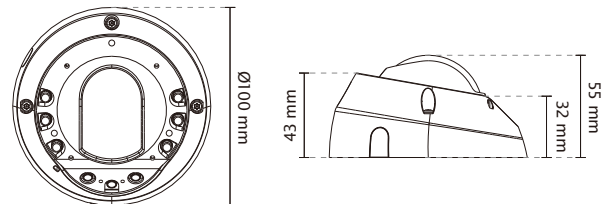

Intelligent Video	
Video Motion Detection	Triple-window video motion detection
Alarm and Event	
Alarm Triggers	Video motion detection, manual trigger, digital input, periodical trigger, system boot, recording notification, camera tampering detection
Alarm Events	Event notification using HTTP, SMTP, FTP and NAS server File upload via HTTP, SMTP, FTP and NAS server
General	
Connectors	RJ-45 for Network/PoE connection Digital input*1
LED Indicator	System power and status indicator
Power Input	IEEE 802.3af PoE Class 2
Power Consumption	Max. 5.1W
Dimensions	Ø: 100 mm x 55 mm
Weight	Net: 284 g
Casing	Vandal-proof IK10-rated metal housing
Safety Certifications	CE, LVD, FCC Class B, VCCI, C-Tick
Operating Temperature	Starting Temperature: -10°C ~ 50°C (14°F~ 122°F) Working Temperature: -20°C ~ 50°C (-4°F~ 122°F)
Warranty	24 months
System Requirements	
Operating System	Microsoft Windows 7/Vista/XP/2000
Web Browser	Mozilla Firefox 7~10 (streaming only) Internet Explorer 7.x or 8.x
Other Players	VLC: 1.1.11 or above QuickTime: 7 or above
Included Accessories	
CD	User's manual, quick installation guide, Installation Wizard 2, ST7501 32-channel recording software
Others	Quick installation guide, warranty card, screw pack

Dimensions

All specifications are subject to change without notice. Copyright © VIVOTEK INC. All rights reserved.

Distributed by:

VIVOTEK INC.
6F, No.192, Lien-Cheng Rd., Chung-Ho,
New Taipei City, 235, Taiwan, R.O.C.
T: +886-2-82455282 F: +886-2-82455532
E: sales@vivotek.com

VIVOTEK USA
2050 Ringwood Avenue,
San Jose, CA 95131
T: 408-773-8686 F: 408-773-8298
E: salesusa@vivotek.com

VIVOTEK Europe
Randstad 22-133, 1316BW Almere,
The Netherlands
T: +31(0)36-5298-434
E: saleseurope@vivotek.com

Ver 1.4