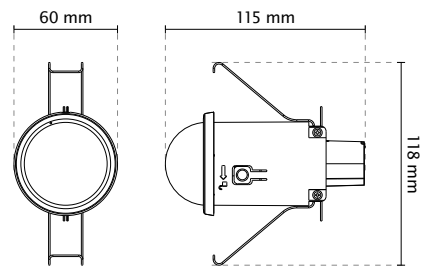

## Technical Specifications

Model	FD816C-HF2
<b>System Information</b>	
CPU	Multimedia SoC (System-on-Chip)
Flash	128MB
RAM	256MB
<b>Camera Features</b>	
Image Sensor	1/2.8" Progressive CMOS
Maximum Resolution	1920x1080 (2MP)
Lens Type	Fixed-focal
Focal Length	2.8 mm
Aperture	F1.8
Field of View	109° (horizontal) 61° (vertical) 132° (diagonal)
Shutter Time	1/5 sec. to 1/32,000 sec.
WDR Technology	WDR Pro
Minimum Illumination	0.07 Lux @ F1.8 (Color)
Pan/tilt/zoom Functionalities	ePTZ: 4x digital zoom IE plug-in
On-board Storage	Slot type: MicroSD/SDHC/SDXC card slot Seamless Recording
<b>Video</b>	
Compression	H.264 & MJPEG
Maximum Frame Rate	30 fps @ 1920x1080
Maximum Streams	3 simultaneous streams
S/N Ratio	58.48 dB
Dynamic Range	100 dB
Video Streaming	Adjustable resolution, quality and bitrate; Smart Stream
Image Settings	Adjustable image size, quality and bit rate; Time stamp, text overlay, flip & mirror; Configurable brightness, contrast, saturation, sharpness, white balance, exposure control, gain, backlight compensation, privacy masks; Scheduled profile settings, 3DNR
<b>Audio</b>	
Audio Capability	One-way Audio
Compression	G.711, G.726
Interface	Built-in Microphone
Effective Range	5 Meters
<b>Network</b>	
Users	Live viewing for up to 10 clients
Protocols	IPv4, IPv6, TCP/IP, HTTP, HTTPS, UPnP, RTSP/RTP/RTCP, IGMP, SMTP, FTP, DHCP, NTP, DNS, DDNS, PPPoE, CoS, QoS, SNMP, 802.1X, UDP, ICMP, ARP, SSL, TLS

## Dimensions