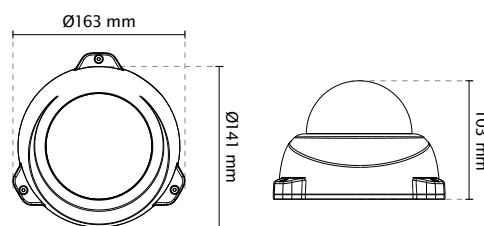

Dimensions

Compatible Accessories

Mounting Kits

All specifications are subject to change without notice. Copyright © VIVOTEK INC. All rights reserved.

Distributed by:

VIVOTEK INC.
6F, No.192, Lien-Cheng Rd., Chung-Ho,
New Taipei City, 235, Taiwan, R.O.C.
T: +886-2-82455282 F: +886-2-82455532
E: sales@vivotek.com

VIVOTEK USA
2050 Ringwood Avenue,
San Jose, CA 95131
T: 408-773-8686 F: 408-773-8298
E: salesusa@vivotek.com

VIVOTEK Europe
Randstad 22-133, 1316BW Almere,
The Netherlands
T: +31(0)36-5298-434
E: sales europe@vivotek.com

Ver. 5