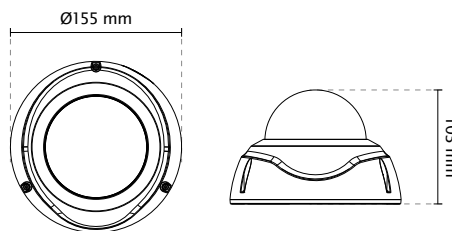

## Technical Specifications

<b>Model</b>	FD836B-HTV: Vari-focal, P-iris, Remote Focus FD836B-EHTV: Vari-focal, P-iris, Remote Focus, Extreme Weather FD836B-HVF2: Fixed-focal FD836B-EHVF2: Fixed-focal, Extreme Weather	<b>Interface</b>	10 Base-T/100 BaseTX Ethernet (RJ-45) *It is highly recommended to use standard CAT5e & CAT6 cables which are compliant with the 3P/ETL standard.
<b>System Information</b>		<b>ONVIF</b>	Supported, specification available at <a href="http://www.onvif.org">www.onvif.org</a>
<b>CPU</b>	Multimedia SoC (System-on-Chip)	<b>Intelligent Video</b>	
<b>Flash</b>	1Gb	<b>Video Motion Detection</b>	Five-window video motion detection
<b>RAM</b>	2Gb	<b>VCA</b>	Line crossing detection, field detection, loitering detection *Available per project request.
<b>Camera Features</b>		<b>Alarm and Event</b>	
<b>Image Sensor</b>	1/2.8" Progressive CMOS	<b>Alarm Triggers</b>	Motion detection, manual trigger, digital input, periodical trigger, system boot, recording notification, camera tampering detection, audio detection
<b>Maximum Resolution</b>	1920x1080 (2MP)	<b>Alarm Events</b>	Event notification using digital output, HTTP, SMTP, FTP, NAS server and SD Card File upload via HTTP, SMTP, FTP, NAS server and SD card
<b>Lens Type</b>	FD836B-HTV/FD836B-EHTV: Vari-focal FD836B-HVF2/FD836B-EHVF2: Fixed-focal	<b>General</b>	
<b>Focal Length</b>	FD836B-HTV/FD836B-EHTV: f = 2.8 ~ 12 mm FD836B-HVF2/FD836B-EHVF2: f = 2.8 mm	<b>Smart Focus System</b>	FD836B-HTV/FD836B-EHTV: Remote Focus
<b>Aperture</b>	FD836B-HTV/FD836B-EHTV: F1.8 ~ F2.85 FD836B-HVF2/FD836B-EHVF2: F1.8	<b>Connectors</b>	RJ-45 cable connector for Network/PoE connection Audio input Audio output DC 12V power input Digital input*1 Digital output*1
<b>Auto-iris</b>	P-iris (FD836B-HTV/FD836B-EHTV)	<b>LED Indicator</b>	System power and status indicator
<b>Field of View</b>	FD836B-HTV/FD836B-EHTV: 42° ~ 105° (Horizontal) 24° ~ 57° (Vertical) 49° ~ 131° (Diagonal) FD836B-HVF2/FD836B-EHVF2: 110° (Horizontal) 64° (Vertical) 135° (Diagonal)	<b>Power Input</b>	DC 12V FD836B-HTV/-HVF2: IEEE 802.3af/at PoE Class 0 FD836B-EHTV/-EHVF2: IEEE 802.3at PoE Class 4
<b>Shutter Time</b>	1/5 sec. to 1/32,000 sec.	<b>Power Consumption</b>	FD836B-HTV: Max. 13 W FD836B-EHTV: Max. 25 W (Heater on) FD836B-HVF2: Max. 9 W FD836B-EHVF2: Max. 25 W (Heater on)
<b>WDR Technology</b>	WDR	<b>Dimensions</b>	Ø 155 x 103 mm
<b>Day/Night</b>	Removable IR-cut filter for day & night function	<b>Weight</b>	920 g
<b>Minimum Illumination</b>	FD836B-HTV/FD836B-EHTV: 0.03 Lux @ F1.8 (Color) 0.001 Lux @ F1.8 (B/W) FD836B-HVF2/FD836B-EHVF2: 0.06 Lux @ F1.8 (Color) 0.001 Lux @ F1.8 (B/W)	<b>Casing</b>	Weather-proof IP66-rated housing Vandal-proof IK10-rated metal housing
<b>Pan/tilt/zoom Functionalities</b>	ePTZ: 48x digital zoom (4x on IE plug-in, 12x built in)	<b>Safety Certifications</b>	FD836B-HTV/-EHTV: CE, LVD, FCC Class A, VCCI, C-Tick, UL FD836B-HVF2/-EHVF2: CE, LVD, FCC Class A, VCCI, C-Tick
<b>IR Illuminators</b>	Built-in IR illuminators, effective up to 30 meters with Smart IR IR LED*8	<b>Operating Temperature</b>	FD836B-HVF2/FD836B-HTV: Starting Temperature: -10°C ~ 50°C (14°F ~ 122°F) Working Temperature: -20°C ~ 50°C (-4°F ~ 122°F) FD836B-EHVF2/FD836B-EHTV: Starting Temperature: -40°C ~ 50°C (-40°F ~ 122°F) Working Temperature: -50°C ~ 50°C (-58°F ~ 122°F)
<b>On-board Storage</b>	Slot type: Micro SD/SDHC/SDXC card slot Seamless Recording	<b>Warranty</b>	36 months (FD836B-HTV/FD836B-EHTV) 24 months (FD836B-HVF2/FD836B-EHVF2)
<b>Video</b>		<b>System Requirements</b>	
<b>Compression</b>	H.264 & MJPEG	<b>Operating System</b>	Microsoft Windows 7/8/Vista/XP/2000
<b>Maximum Frame Rate</b>	30 fps @ 1920x1080 In both compression modes	<b>Web Browser</b>	Mozilla Firefox 7~43 (streaming only) Internet Explorer 7/8/9/10/11
<b>Maximum Streams</b>	4 simultaneous streams	<b>Other Players</b>	VLC: 1.1.11 or above Quicktime: 7 or above
<b>S/N Ratio</b>	58 dB	<b>Included Accessories</b>	
<b>Dynamic Range</b>	100 dB	<b>CD</b>	User's manual, quick installation guide, Installation Wizard 2
<b>Video Streaming</b>	Adjustable resolution, quality and bitrate; Smart Stream	<b>Others</b>	Quick installation guide, warranty card, alignment sticker/ desiccant bag, screw pack
<b>Image Settings</b>	Adjustable image size, quality and bit rate, Time stamp, text overlay, flip & mirror, Configurable brightness, contrast, saturation, sharpness, white balance, exposure control, gain, backlight compensation, privacy masks, Scheduled profile settings, 3D noise reduction, video rotation, defog	<b>Dimensions</b>	
<b>Audio</b>			
<b>Audio Capability</b>	Two-way Audio (full duplex)		
<b>Compression</b>	G.711, G.726		
<b>Interface</b>	External microphone input External line output		
<b>Network</b>			
<b>Users</b>	Live viewing for up to 10 clients		
<b>Protocols</b>	IPv4, IPv6, TCP/IP, HTTP, HTTPS, UPnP, RTSP/RTP/RTCP, IGMP, SMTP, FTP, DHCP, NTP, DNS, DDNS, PPPoE, CoS, QoS, SNMP, 802.1X, UDP, ICMP, ARP, SSL, TLS		