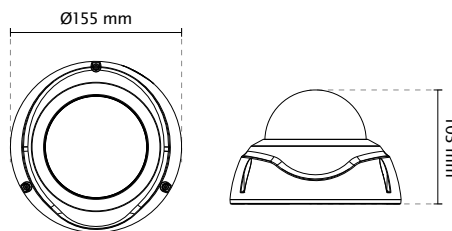

VIVOTEK SNV Camera - Show you true colors at night

Ordinary Camera

Low Light

Parking Lot

Train Station

Hotel

Technical Specifications

Model	FD836B-HTV: Vari-focal, P-iris, Remote Focus FD836B-EHTV: Vari-focal, P-iris, Remote Focus, Extreme Weather FD836B-HVF2: Fixed-focal FD836B-EHVF2: Fixed-focal, Extreme Weather	Interface	10 Base-T/100 BaseTX Ethernet (RJ-45) *It is highly recommended to use standard CAT5e & CAT6 cables which are compliant with the 3P/ETL standard.
System Information		ONVIF	Supported, specification available at www.onvif.org
CPU	Multimedia SoC (System-on-Chip)	Intelligent Video	
Flash	1Gb	Video Motion Detection	Five-window video motion detection
RAM	2Gb	VCA	Line crossing detection, field detection, loitering detection *Available per project request.
Camera Features		Alarm and Event	
Image Sensor	1/2.8" Progressive CMOS	Alarm Triggers	Motion detection, manual trigger, digital input, periodical trigger, system boot, recording notification, camera tampering detection, audio detection
Maximum Resolution	1920x1080 (2MP)	Alarm Events	Event notification using digital output, HTTP, SMTP, FTP, NAS server and SD Card File upload via HTTP, SMTP, FTP, NAS server and SD card
Lens Type	FD836B-HTV/FD836B-EHTV: Vari-focal FD836B-HVF2/FD836B-EHVF2: Fixed-focal	General	
Focal Length	FD836B-HTV/FD836B-EHTV: f = 2.8 ~ 12 mm FD836B-HVF2/FD836B-EHVF2: f = 2.8 mm	Smart Focus System	FD836B-HTV/FD836B-EHTV: Remote Focus
Aperture	FD836B-HTV/FD836B-EHTV: F1.8 ~ F2.85 FD836B-HVF2/FD836B-EHVF2: F1.8	Connectors	RJ-45 cable connector for Network/PoE connection Audio input Audio output DC 12V power input Digital input*1 Digital output*1
Auto-iris	P-iris (FD836B-HTV/FD836B-EHTV)	LED Indicator	System power and status indicator
Field of View	FD836B-HTV/FD836B-EHTV: 42° ~ 105° (Horizontal) 24° ~ 57° (Vertical) 49° ~ 131° (Diagonal) FD836B-HVF2/FD836B-EHVF2: 110° (Horizontal) 64° (Vertical) 135° (Diagonal)	Power Input	DC 12V FD836B-HTV/-HVF2: IEEE 802.3af/at PoE Class 0 FD836B-EHTV/-EHVF2: IEEE 802.3at PoE Class 4
Shutter Time	1/5 sec. to 1/32,000 sec.	Power Consumption	FD836B-HTV: Max. 13 W FD836B-EHTV: Max. 25 W (Heater on) FD836B-HVF2: Max. 9 W FD836B-EHVF2: Max. 25 W (Heater on)
WDR Technology	WDR	Dimensions	Ø 155 x 103 mm
Day/Night	Removable IR-cut filter for day & night function	Weight	920 g
Minimum Illumination	FD836B-HTV/FD836B-EHTV: 0.03 Lux @ F1.8 (Color) 0.001 Lux @ F1.8 (B/W) FD836B-HVF2/FD836B-EHVF2: 0.06 Lux @ F1.8 (Color) 0.001 Lux @ F1.8 (B/W)	Casing	Weather-proof IP66-rated housing Vandal-proof IK10-rated metal housing
Pan/tilt/zoom Functionalities	ePTZ: 48x digital zoom (4x on IE plug-in, 12x built in)	Safety Certifications	FD836B-HTV/-EHTV: CE, LVD, FCC Class A, VCCI, C-Tick, UL FD836B-HVF2/-EHVF2: CE, LVD, FCC Class A, VCCI, C-Tick
IR Illuminators	Built-in IR illuminators, effective up to 30 meters with Smart IR IR LED*8	Operating Temperature	FD836B-HVF2/FD836B-HTV: Starting Temperature: -10°C ~ 50°C (14°F ~ 122°F) Working Temperature: -20°C ~ 50°C (-4°F ~ 122°F) FD836B-EHVF2/FD836B-EHTV: Starting Temperature: -40°C ~ 50°C (-40°F ~ 122°F) Working Temperature: -50°C ~ 50°C (-58°F ~ 122°F)
On-board Storage	Slot type: Micro SD/SDHC/SDXC card slot Seamless Recording	Warranty	36 months (FD836B-HTV/FD836B-EHTV) 24 months (FD836B-HVF2/FD836B-EHVF2)
Video		System Requirements	
Compression	H.264 & MJPEG	Operating System	Microsoft Windows 7/8/Vista/XP/2000
Maximum Frame Rate	30 fps @ 1920x1080 In both compression modes	Web Browser	Mozilla Firefox 7~43 (streaming only) Internet Explorer 7/8/9/10/11
Maximum Streams	4 simultaneous streams	Other Players	VLC: 1.1.11 or above Quicktime: 7 or above
S/N Ratio	58 dB	Included Accessories	
Dynamic Range	100 dB	CD	User's manual, quick installation guide, Installation Wizard 2
Video Streaming	Adjustable resolution, quality and bitrate; Smart Stream	Others	Quick installation guide, warranty card, alignment sticker/ desiccant bag, screw pack
Image Settings	Adjustable image size, quality and bit rate, Time stamp, text overlay, flip & mirror, Configurable brightness, contrast, saturation, sharpness, white balance, exposure control, gain, backlight compensation, privacy masks, Scheduled profile settings, 3D noise reduction, video rotation, defog	Dimensions	
Audio			
Audio Capability	Two-way Audio (full duplex)		
Compression	G.711, G.726		
Interface	External microphone input External line output		
Network			
Users	Live viewing for up to 10 clients		
Protocols	IPv4, IPv6, TCP/IP, HTTP, HTTPS, UPnP, RTSP/RTP/RTCP, IGMP, SMTP, FTP, DHCP, NTP, DNS, DDNS, PPPoE, CoS, QoS, SNMP, 802.1X, UDP, ICMP, ARP, SSL, TLS		