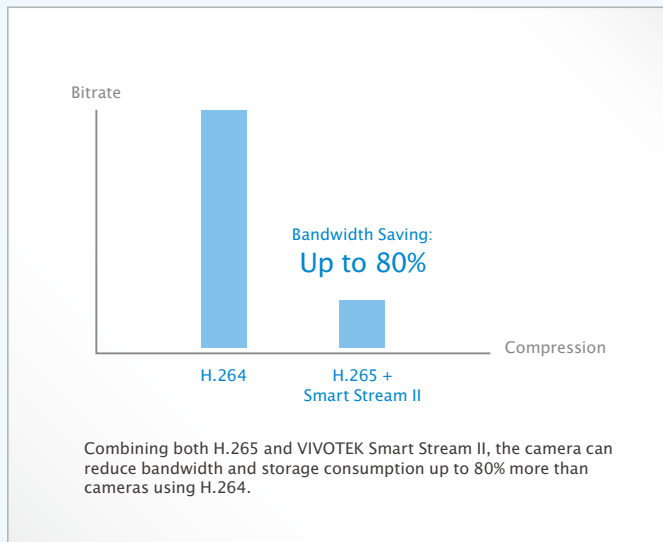

As professional day/night cameras, the FD9381-HTV and FD9381-EHTV are also equipped with WDR Pro and SNV, empowering users to enjoy superb image-detail in all lighting conditions. Additionally, robust IP66-rated housing ensures the ability of these advanced cameras to withstand rain and dust, thus guaranteeing smooth operation no matter how harsh the weather conditions. The cameras' IK10-rated housing will also provide protection against acts of vandalism and other physical impacts. Finally, a wide operating temperature range further enhances the performance and reliability of the FD9381-EHTV in both extremely cold and extremely warm weather, even while using PoE.

* Depending on scenes