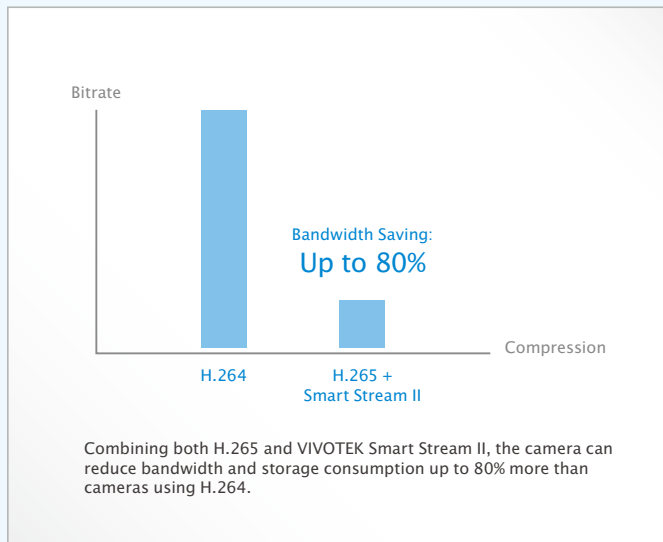

Parking Lot