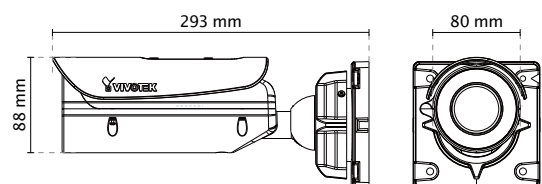

Dimensions