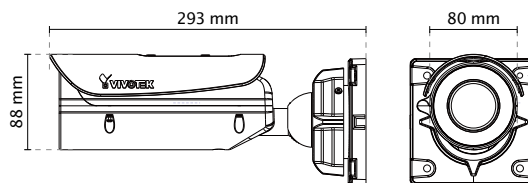

Dimensions