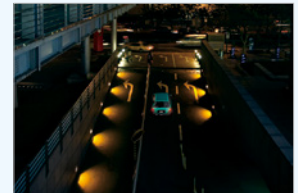

Equipped with a P-iris lens for extreme precision images, a headlight filter design which blocks distracting lights, and Full HD sensor enabling viewing resolution of 1920x1080 at a smooth 30 fps, the IP816A-LPC (18mm) and the IP816A-LPC (40mm) are capable of capturing high quality and high resolution video in any conditions. With up to 2 Megapixel with WDR Pro, 3DNR and SNV technology, no matter whether in high contrast or in low light environments, these cameras are high-tech workhorses which will ensure license plate capture and traffic monitoring of the highest precision.

In order to help properly adjust the focus of these high resolution cameras, the IP816A-LPC (18mm) and the IP816A-LPC (40mm) are equipped with VIVOTEK's RBF (Remote Back Focus) System, allowing installers to adjust focus even more accurately in complicated or sensitive installation environments. Meanwhile, value-added features like EIS and Snapshot Focus ensure that the IP816A-LPC (18mm) and the IP816A-LPC (40mm) perform as the perfect LPR solutions by empowering installers to adjust camera positions and focus with extreme precision.

Without WDR Pro

With WDR Pro

Train Station

Traffic Monitoring

Ordinary Camera

With SNV Camera

Tunnel Monitoring

Parking Lot