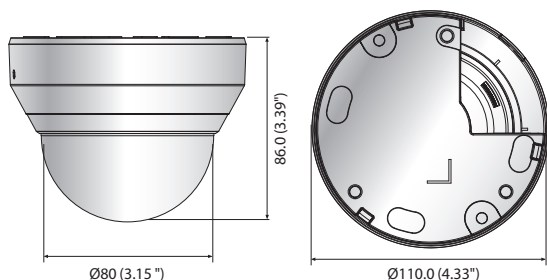

# LND-6010R/6020R/6030R

2M Network IR Dome Camera

## Key Features

- Max. 2 megapixel (1920 x 1080) resolution
- Built-in 3mm fixed lens (LND-6010R)  
4mm fixed lens (LND-6020R)  
6mm fixed lens (LND-6030R)
- Max. 30fps@all resolutions (H.264)
- H.264, MJPEG codec supported, Multiple streaming
- Day & Night (ICR), WDR (120dB)
- Tampering, Motion detection
- Micro SD/SDHC memory slot (Max. 32GB), PoE
- Hallway view, WiseStreamII support
- IR viewable length 20m

## Dimensions

Unit : mm (inch)